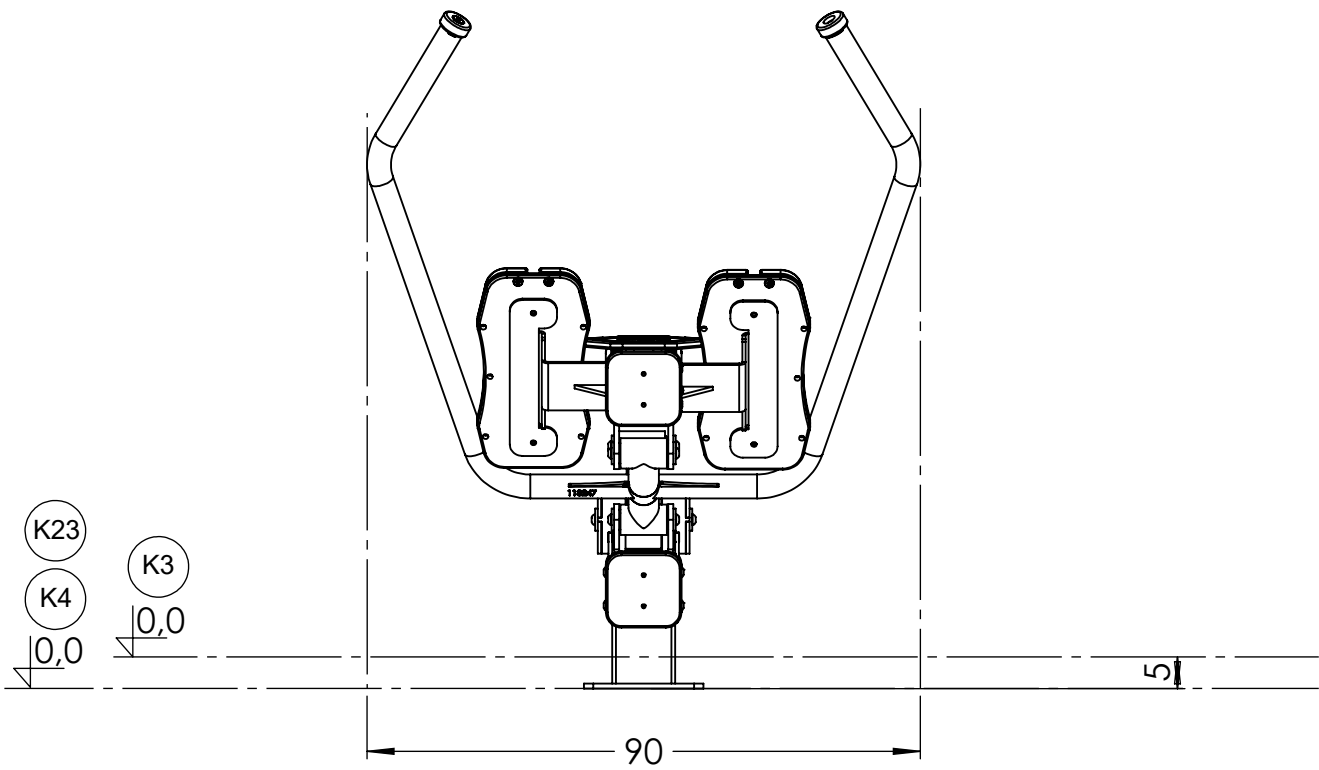

[cm]

vinci
play