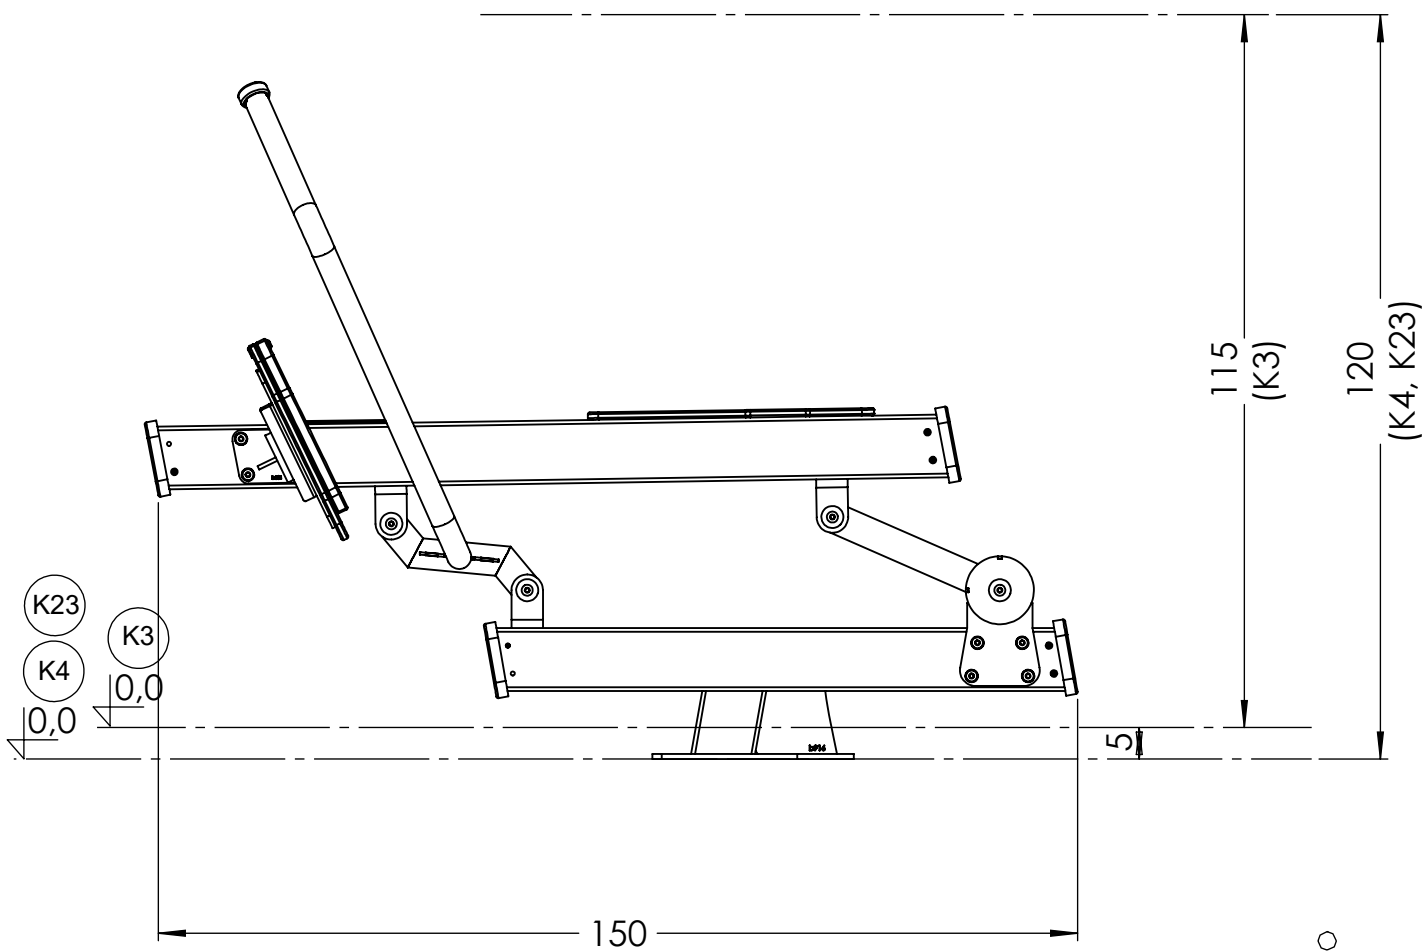

[cm]

vinci
play