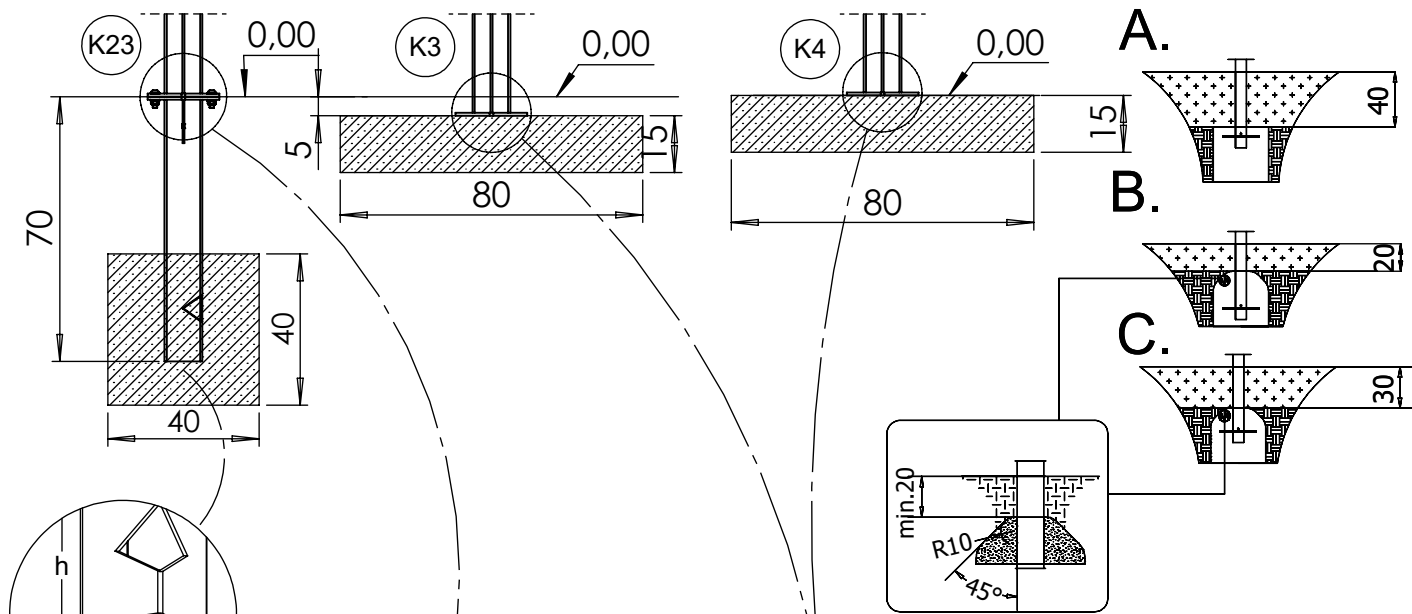

vinci
play

- 6x M12x120 (K3)
 - 6x M12x120 (K4)
-
- Ø12
- NOT INCLUDED**

1x **11e006**
K23

K23

K3 K4

[cm]

vinci play

112312
x1

3x TTe028

2x TTe004

[cm]

vinci
play

1x 11e009

2x 11e030

5x 8x30s

[cm]

vinci
play

23e001

[cm]

vinci
play

Part No:
000000-
00000

000000-00000

[cm]

vinci
play