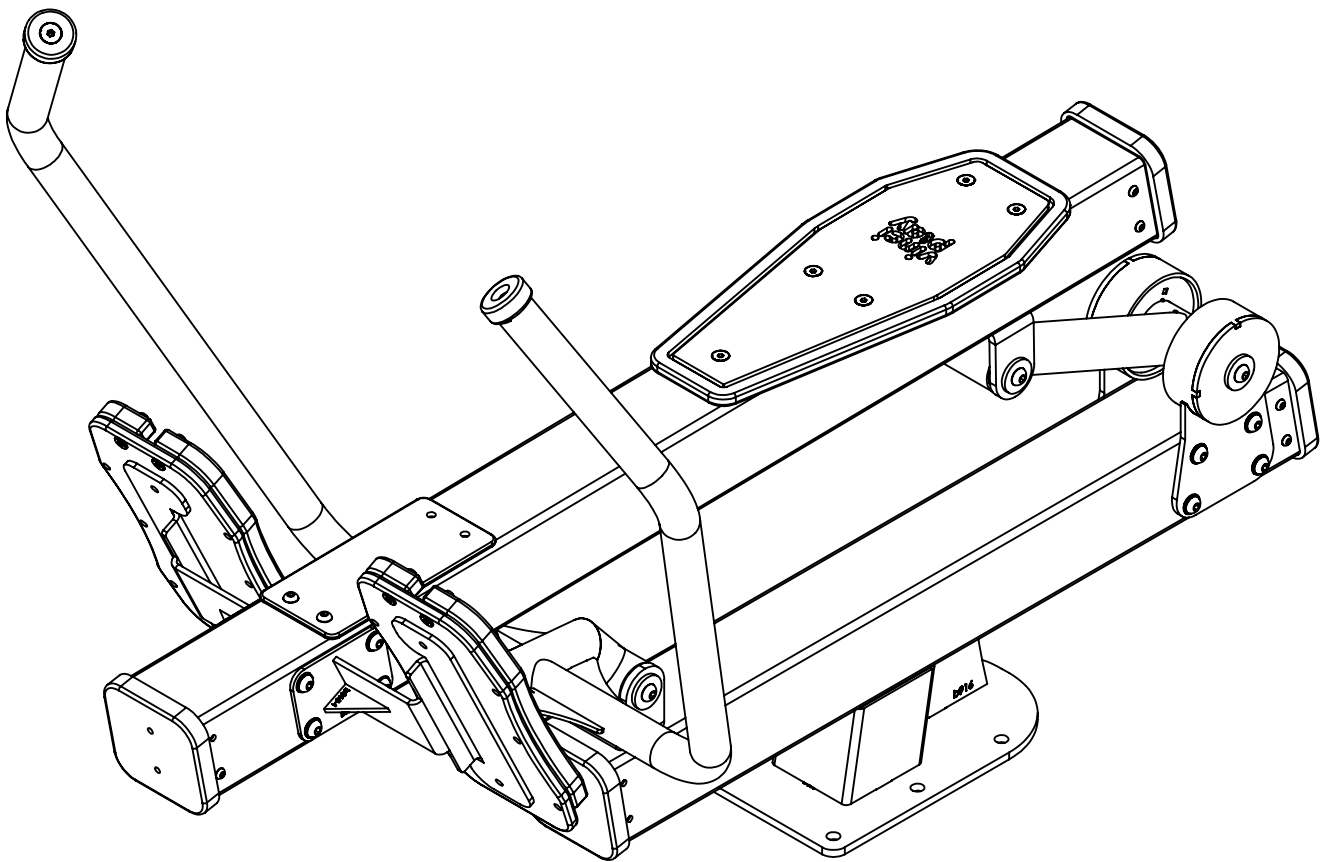

1120

v014
08.10.2024
I.A.
[cm]

vinci
play