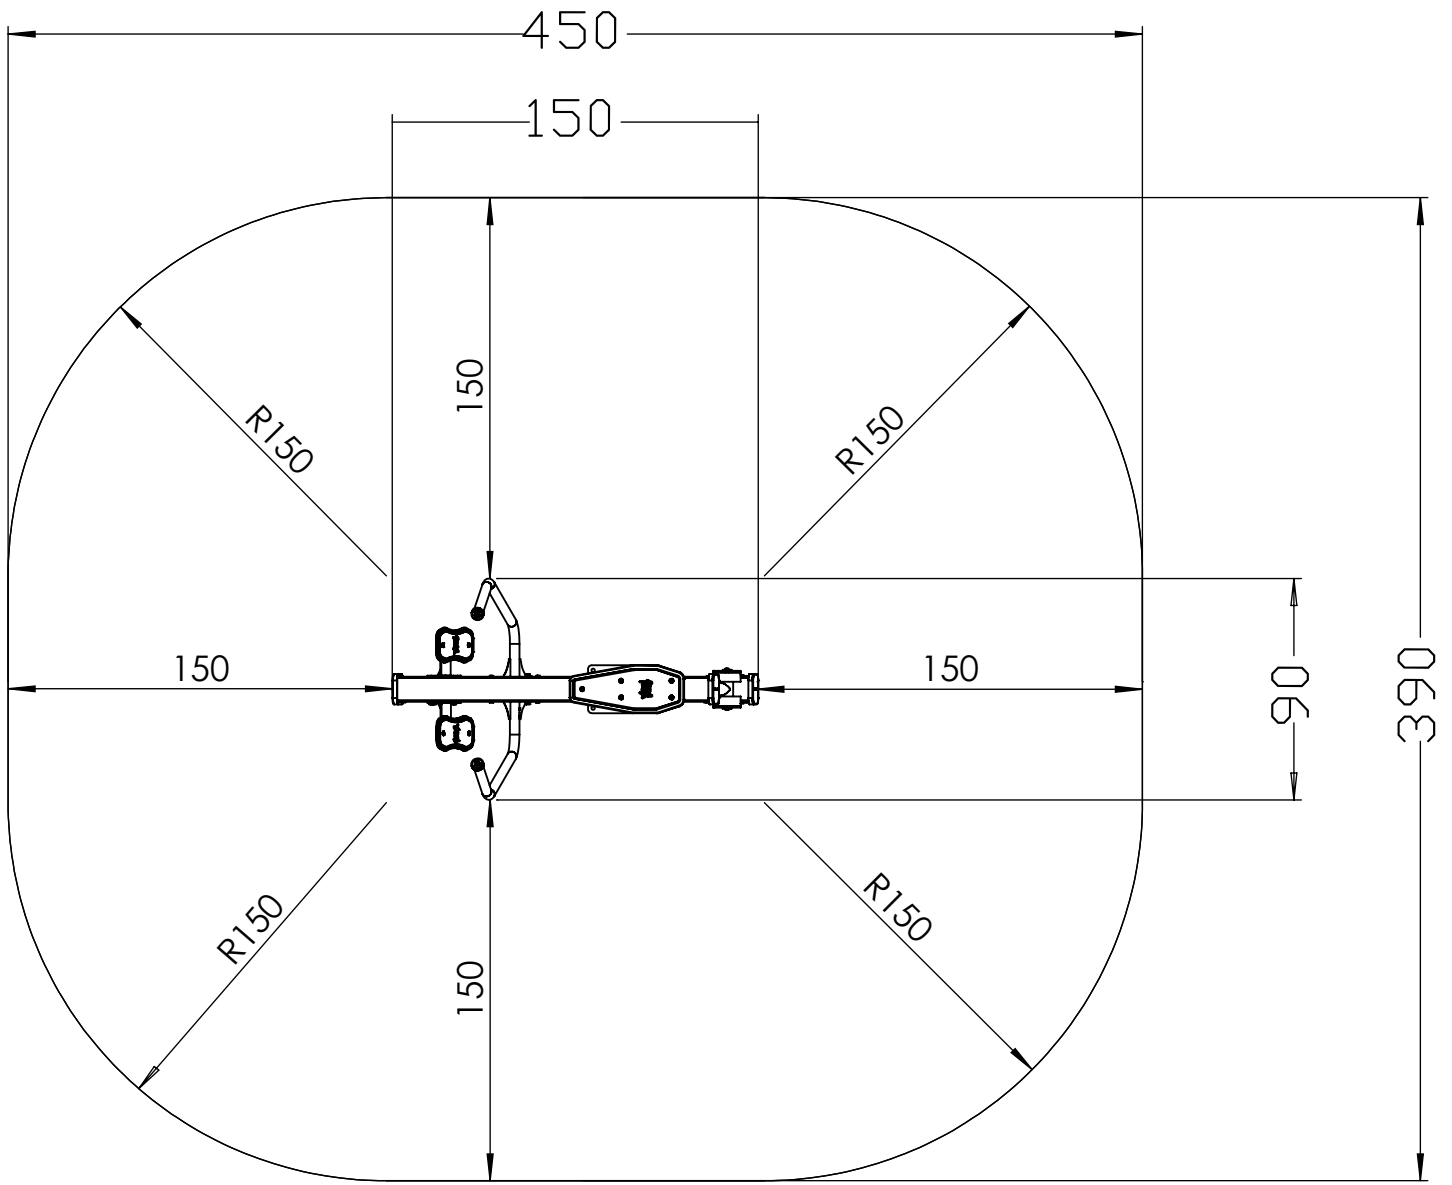

[cm]

vinci
play