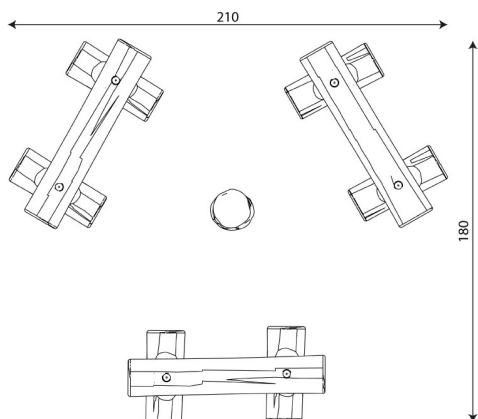

Guarantee

30 30 year guarantee - Structural strength of steel and stainless steel components

15 15 year guarantee - Structural failure of steel and stainless steel, for dynamic equipment

10 10 year guarantee - Structural failure of high density polyethylene and high pressure laminates components

5 5 year guarantee - Corrosion of stainless steel and hot dip galvanized and powder coated components; against bark beetles and rot in case of wooden structural elements

Detailed information in the guarantee card

Vinci Group Sp. z o.o.
Seminaryjna 9 Street
99-400 Łowicz

VAT: 534-250-14-46
PHONE: +48 42 203 24 99 ext. 26
M: +48 793 404 991

biuro@vinci-play.com
info@vinci-play.com
www.vinci-play.com