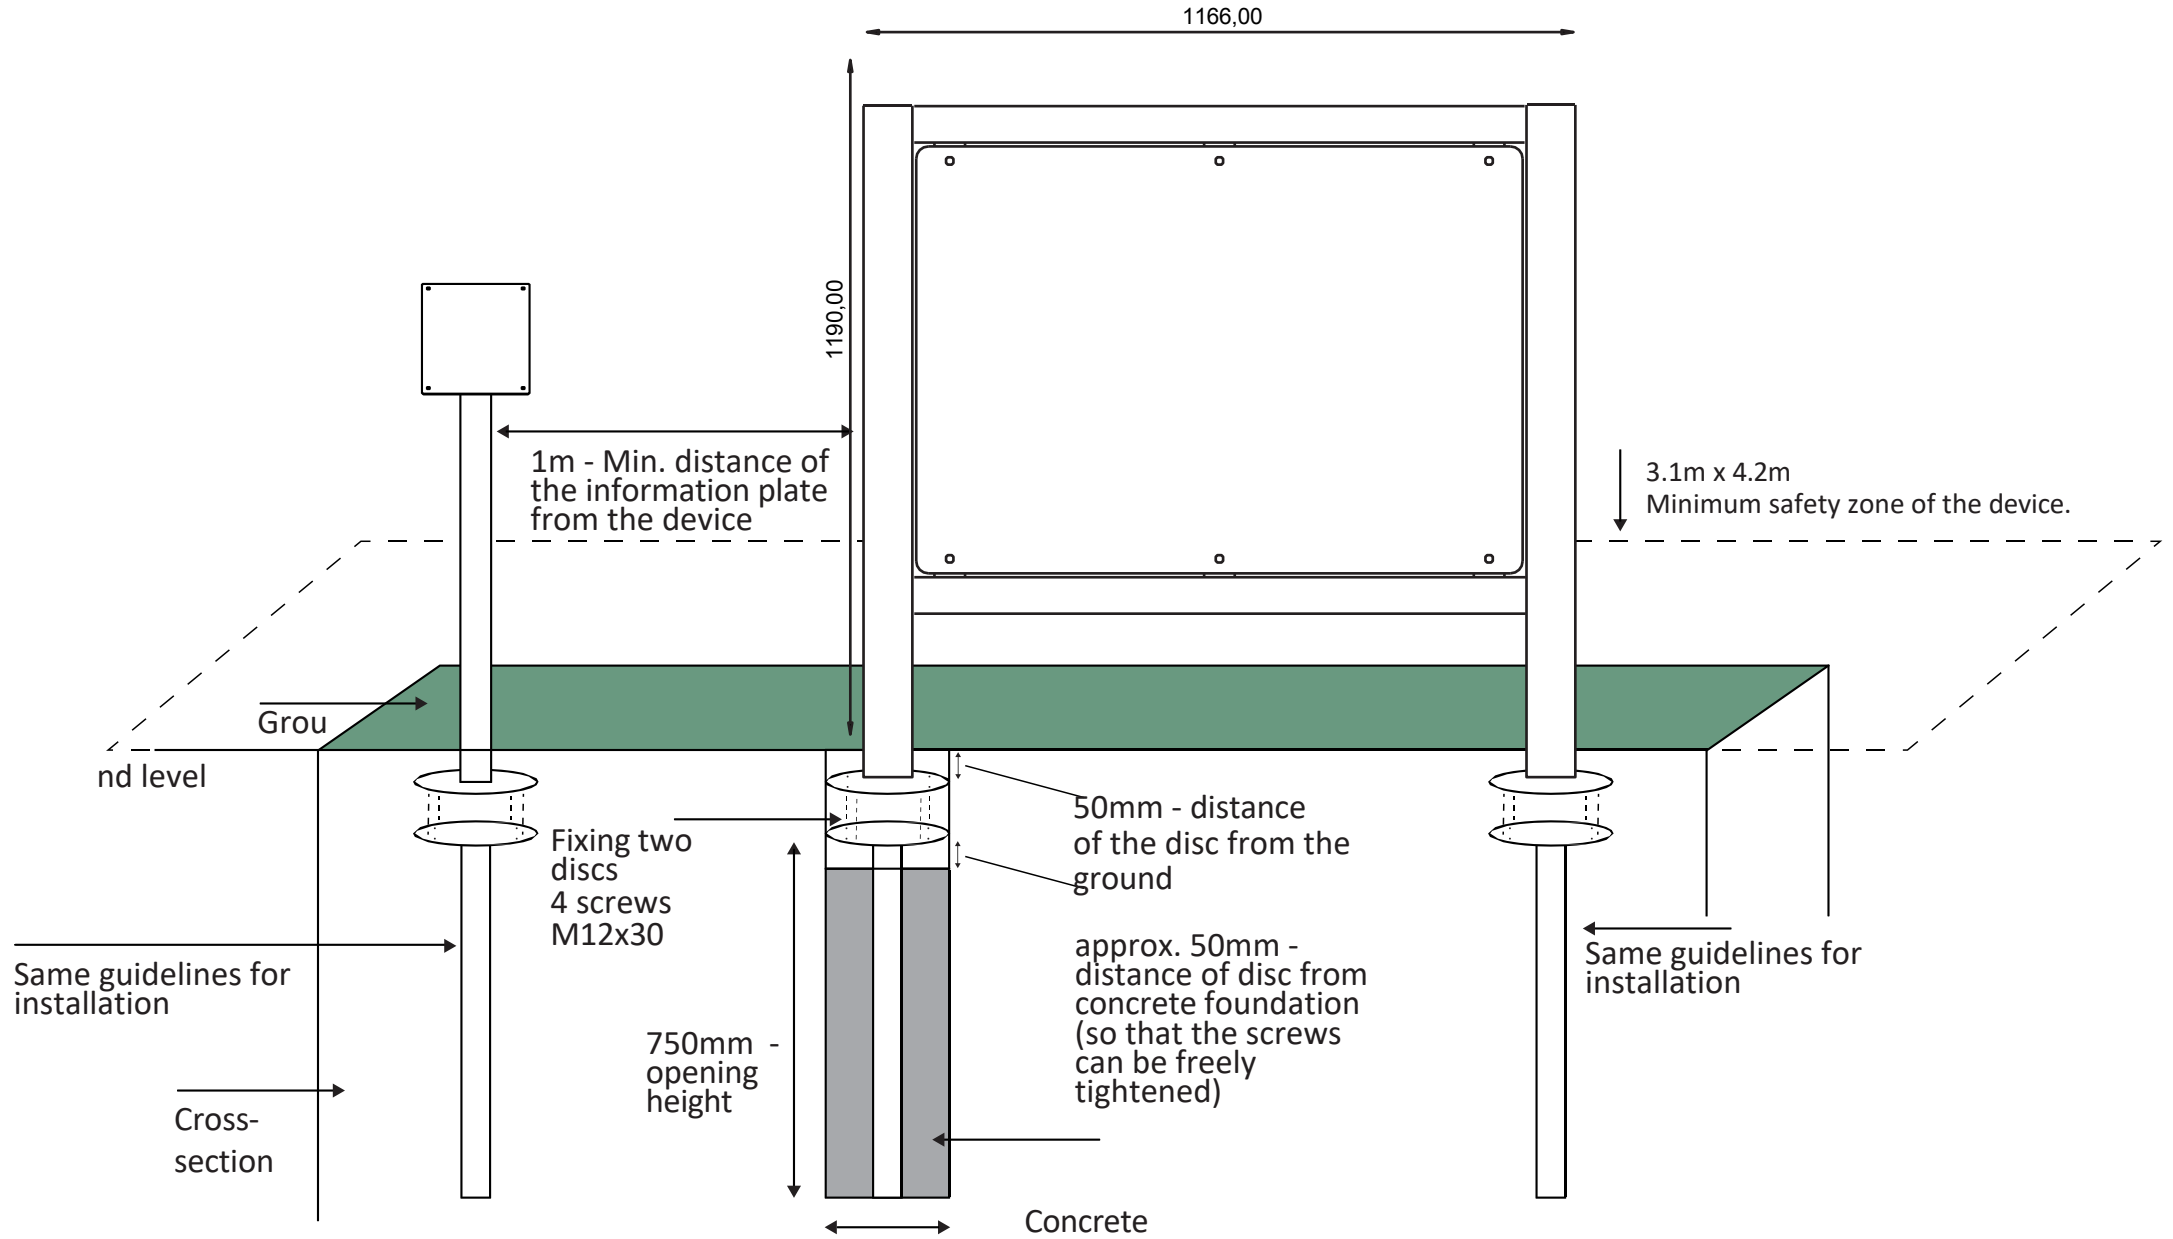

Device: Educational whiteboard

300mm - bore diameter