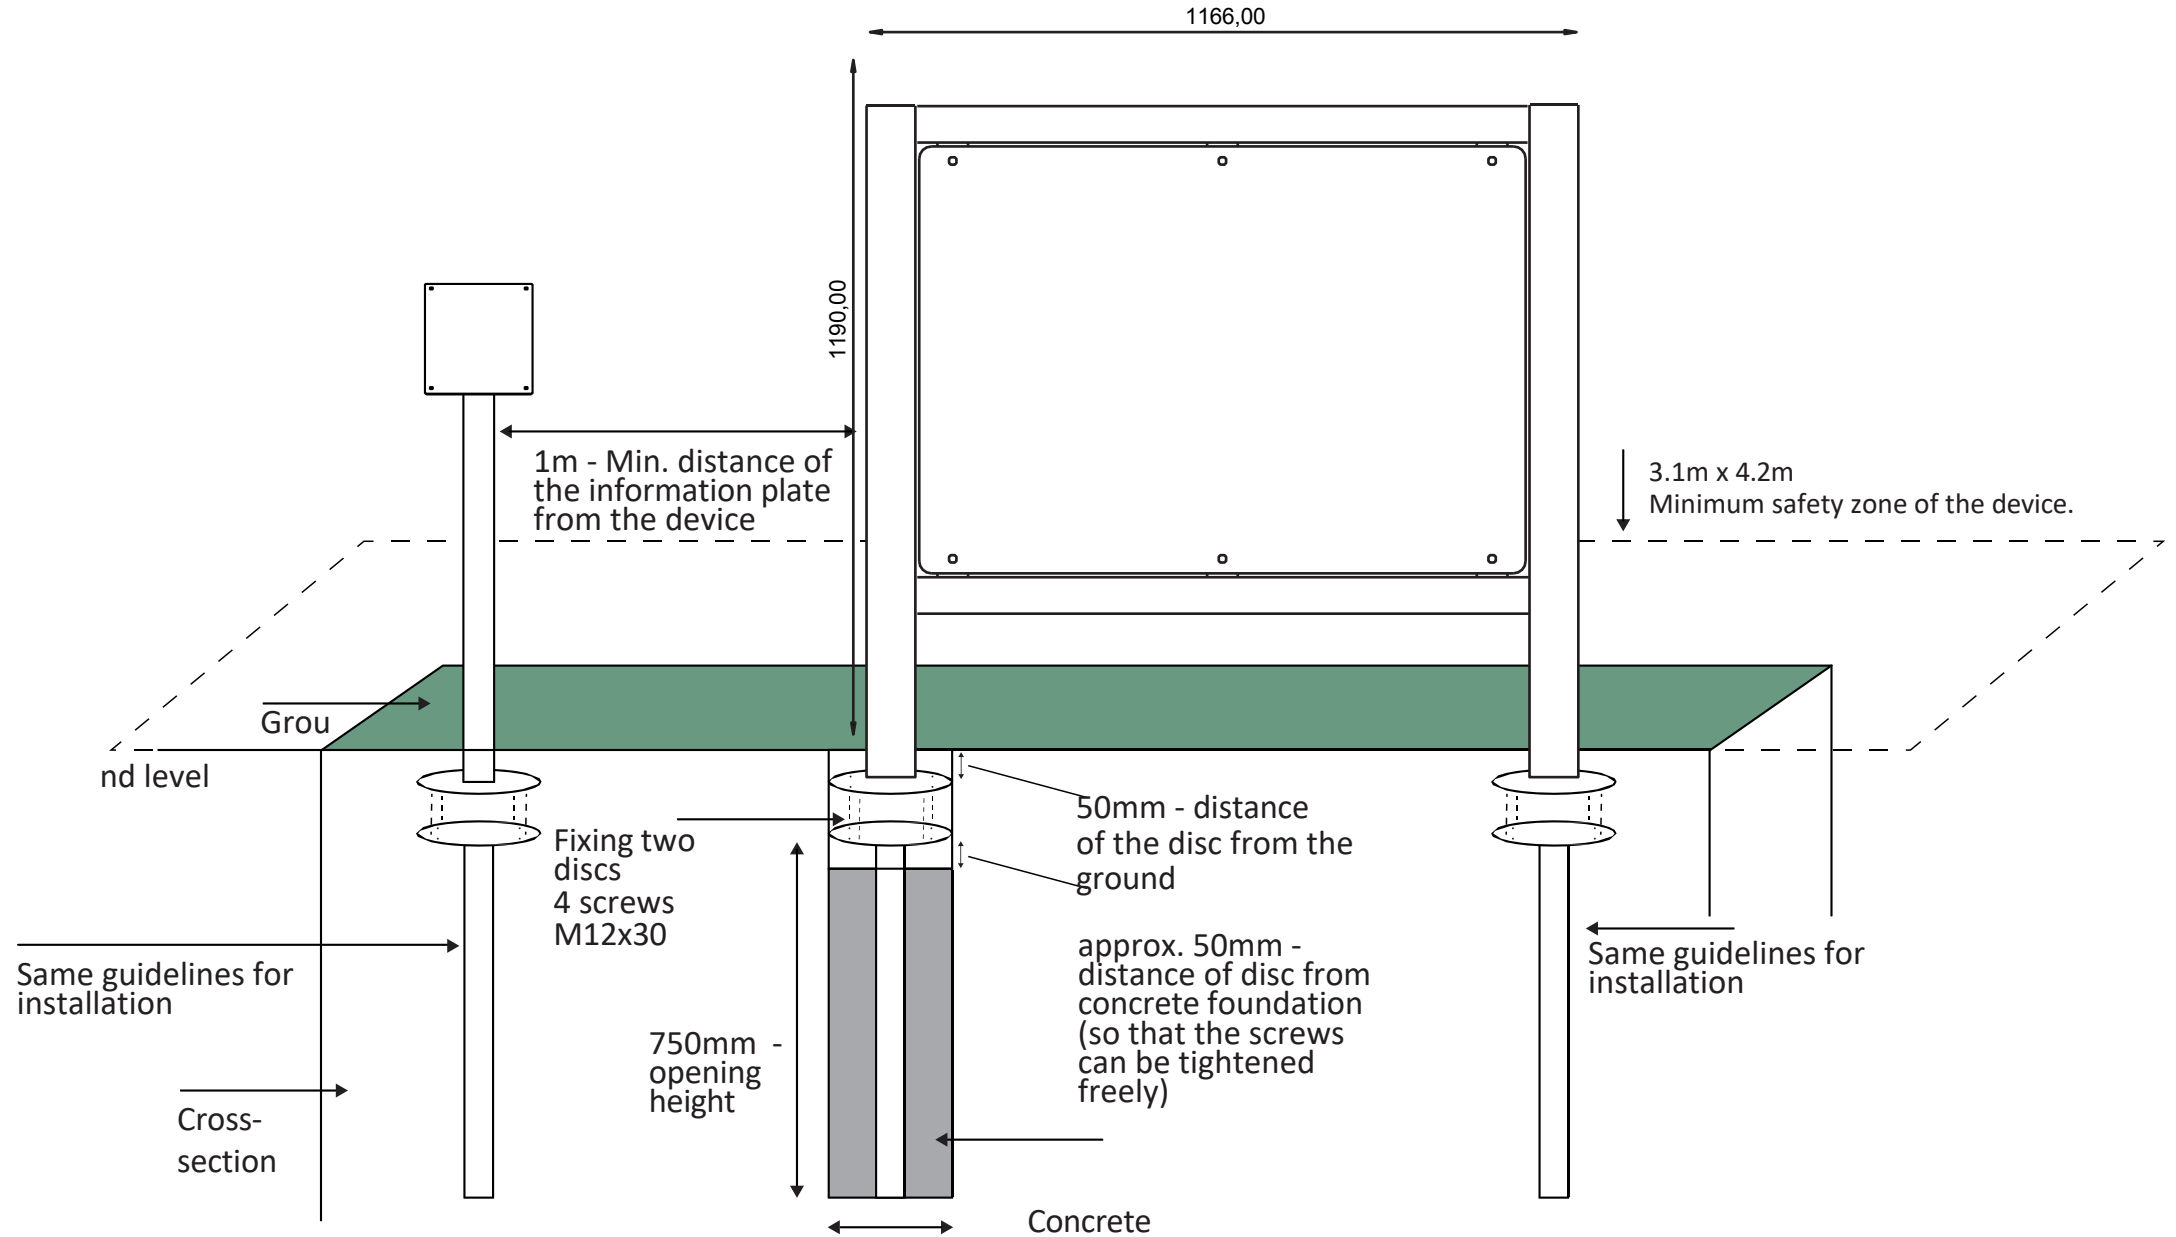

Device: Educational whiteboard Da Vinci

300mm - bore diameter