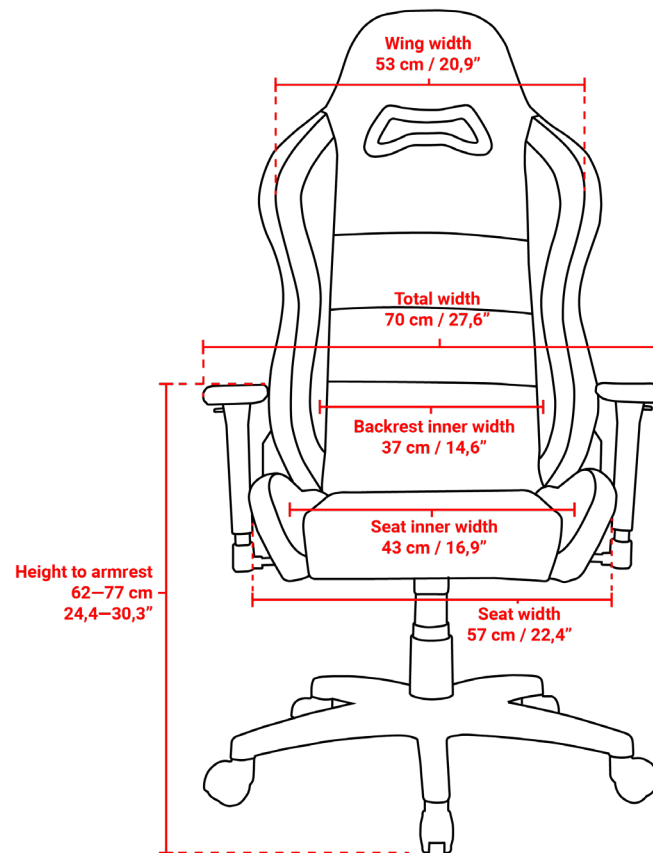

Brown

Red

Logistic & Specs

Netto Weight

22.2kg / 49 lbs

Gross Weight

26.5kg / 58.4 lbs

Box Dimension

86 x 69 x 35 cm
33.9 x 27 x 13.8 inches

Container 40ft

306 pcs

SKU/EAN

- TORRETTA-SPU-WT.....850047390134
- TORRETTA-SPU-PBK.....850047390103
- TORRETTA-SPU-BWN.....850047390127
- TORRETTA-SPU-RED.....850047390431

Frame material.....Metal
Wheel base.....Nylon
Upholstery.....Soft PU™

Density seat.....60 kg/m³
Density backrest.....60 kg/m³

Armrest.....3D
Tilt angle.....12°
Tilt lock.....Yes
Tilt angle lock.....No
Backrest max angle.....165°
Gas lift.....Class 4

Lumbar cushion.....Yes
Headrest.....Yes

Weight capacity.....120kg / 265 lbs.

Box Dimension