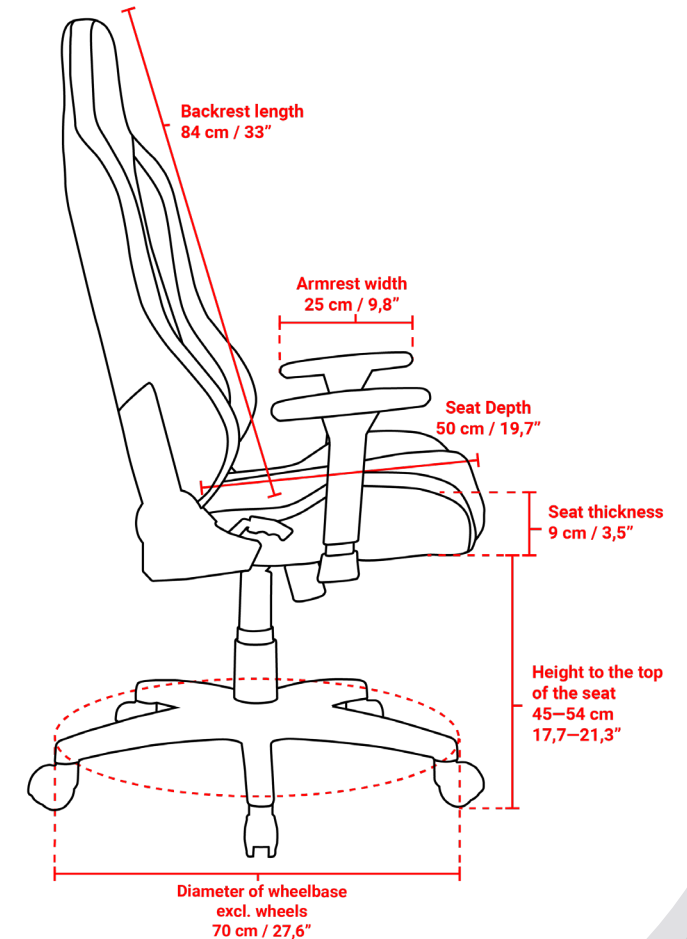

TORRETTA SOFT PU™

The Torretta Soft PU™ has an ergonomic design that makes using this chair easier on your back and posture for longer periods of use.

It is equipped with 2 adjustable support pillows – a lumbar pillow for your back and a headrest pillow to support your neck and head.

86 x 69 x 35 cm
33.9 x 27 x 13.8 inches

Container 40ft

306 pcs

SKU/EAN

- TORRETTA-SPU-WT.....850047390134
- TORRETTA-SPU-PBK.....850047390103
- TORRETTA-SPU-BWN.....850047390127
- TORRETTA-SPU-RED.....850047390431

Frame material.....Metal
Wheel base.....Nylon
Upholstery.....Soft PU™

Density seat.....60 kg/m³
Density backrest.....60 kg/m³

Armrest.....3D
Tilt angle.....12°
Tilt lock.....Yes
Tilt angle lock.....No
Backrest max angle.....165°
Gas lift.....Class 4

Lumbar cushion.....Yes
Headrest.....Yes

Weight capacity.....120kg / 265 lbs.

Box Dimension