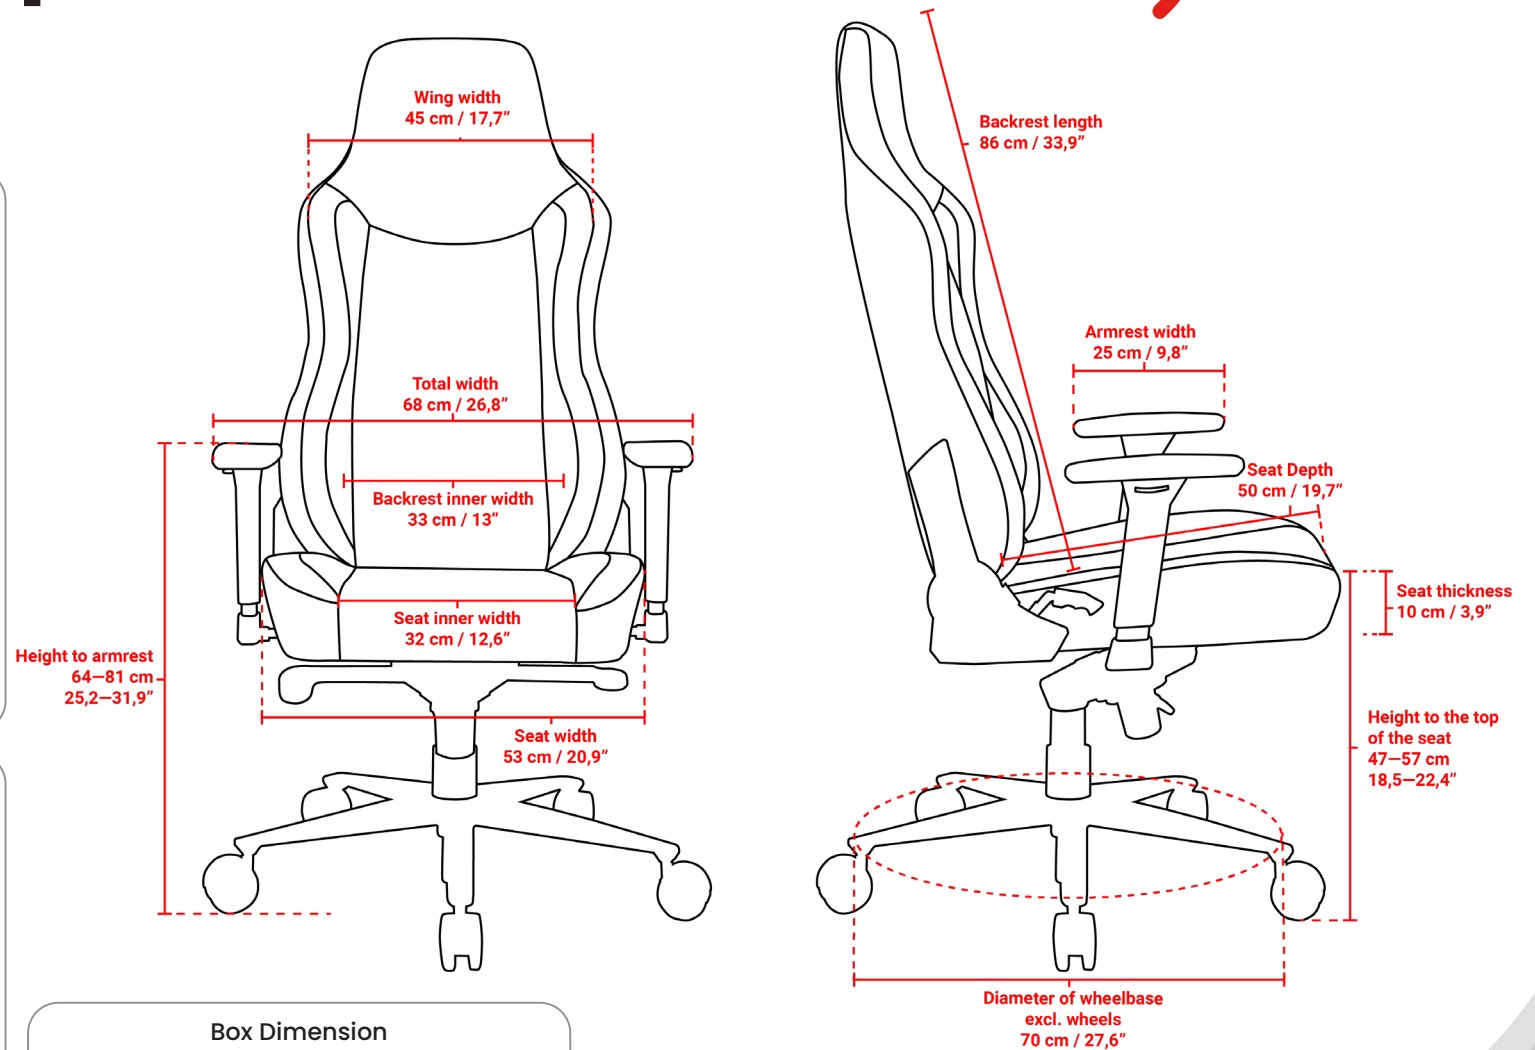

Logistic & Specs

Netto Weight

26kg / 57 lbs

Gross Weight

28.5kg / 62 lbs

Box Dimension

86 x 69 x 35 cm
33.9 x 27.2 x 13.8 inches

Container 40ft

306 pcs

SKU/EAN

- VERNAZZA-SPU-WT 850047390264
- VERNAZZA-SPU-PBK 850047390394
- VERNAZZA-SPU-BWN 850047390295
- VERNAZZA-SPU-RED 850047390455

Frame material..... Metal
Wheel base..... Aluminium
Upholstery..... Soft PU™

Density seat..... 70kg/m³
Density backrest..... 65kg/m³

Armrest..... 3D
Tilt angle..... 12°
Tilt lock..... Yes
Tilt angle lock..... Yes
Backrest max angle..... 165°
Gas lift..... Class 4

Lumbar cushion..... Yes
Headrest..... Yes

Weight capacity..... 145kg / 320lbs.

Box Dimension