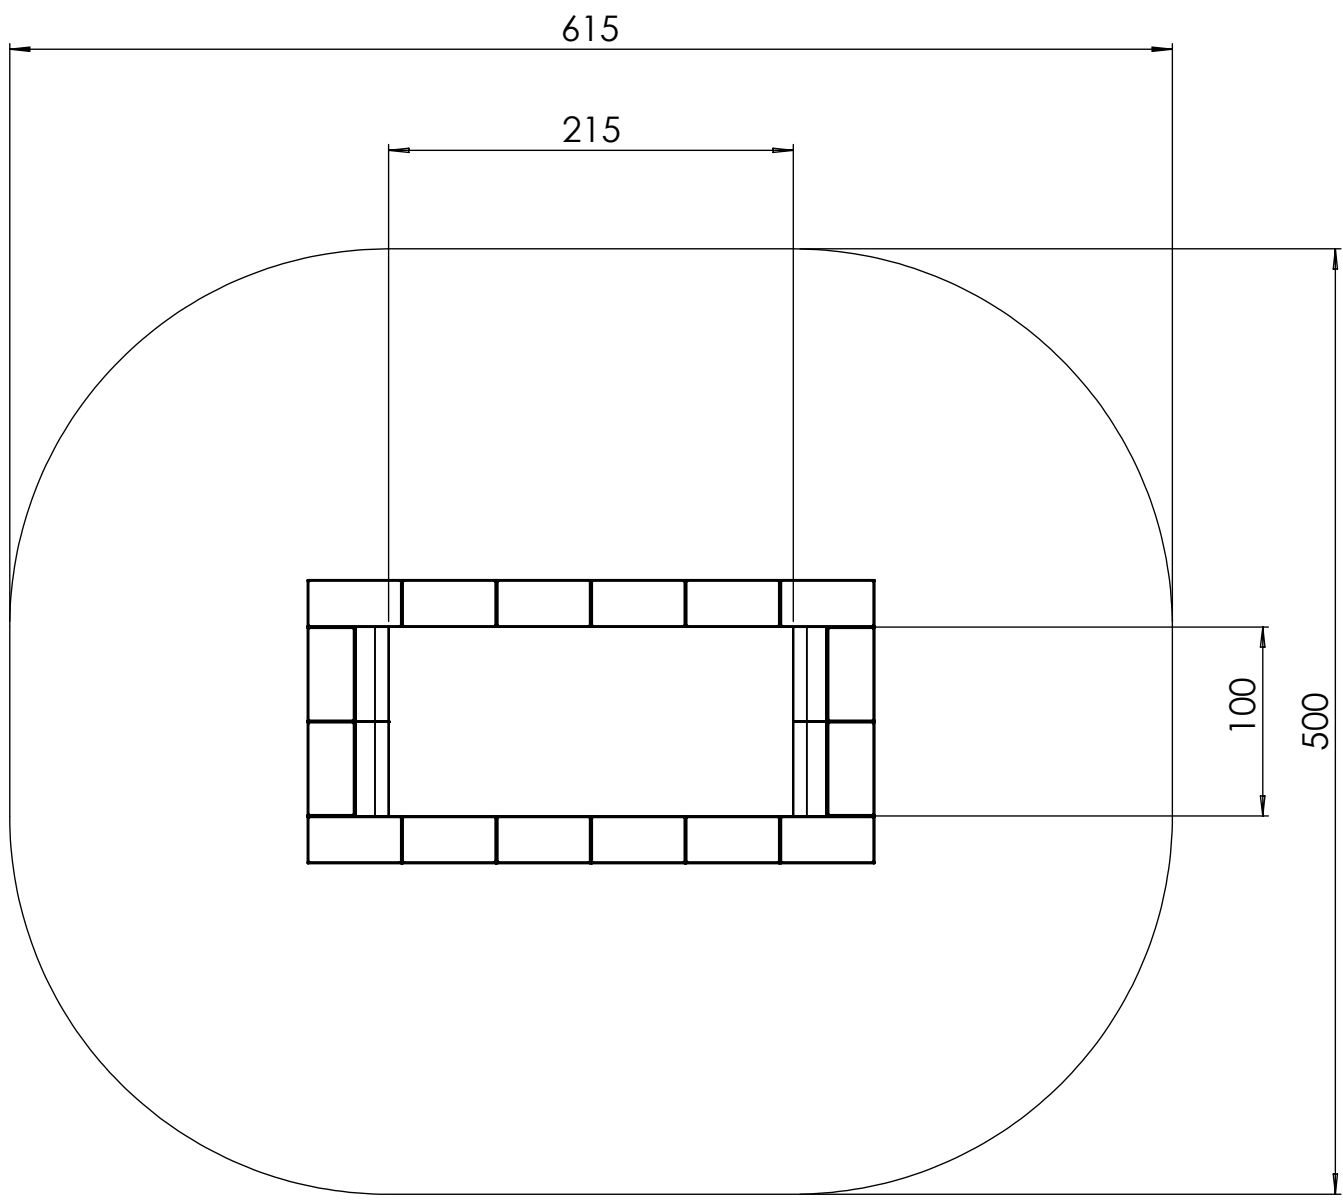

[cm]

vinci
play