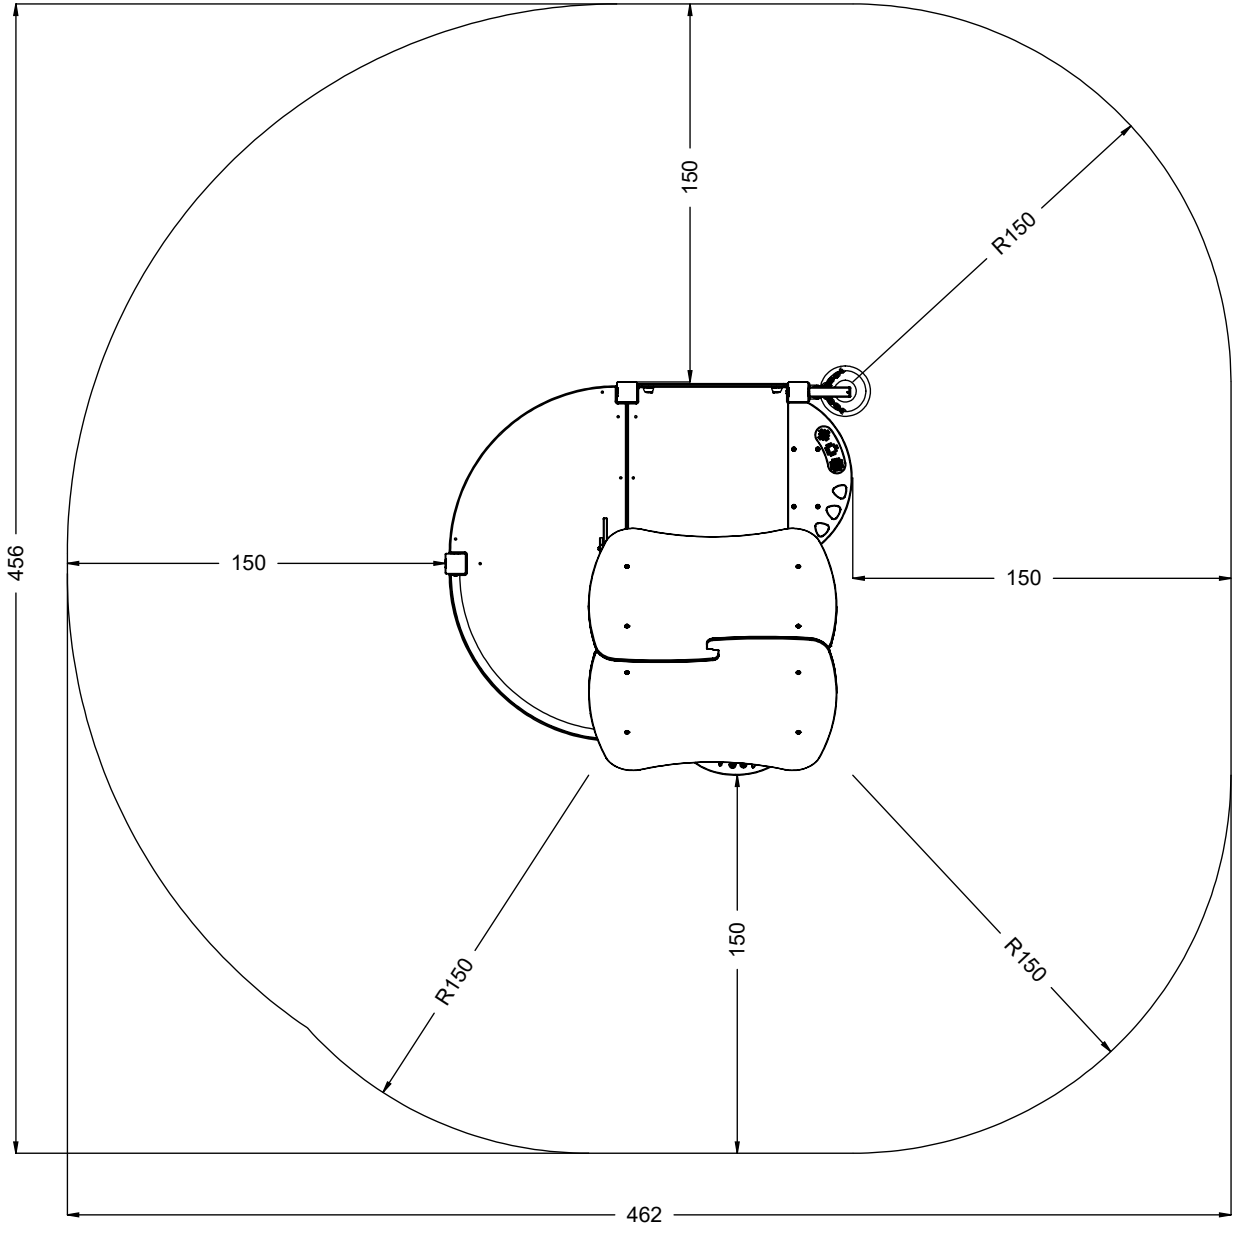

[cm]

vinci
play

[cm]

vinci
play

[cm]

vinci
play

28x M10x120 (K2)
 28x M10x120 (K3)

NOT INCLUDED

[cm]

x2
 3,5h

 48h
 K1 x7 >0,06m³
 K2/K3 x7 >0,02m³

vinci
play

102A
1x

102B
1x

102C
1x

102D
1x