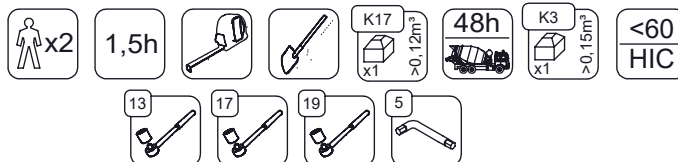

0608-2

[cm]

vinci
play

343

368

[cm]

vinci
play

K17

K3

	K3
M10x120 x4	
NOT INCLUDED	

M10 DIN 9021
NOT INCLUDED 

[cm]

1,5h

>0,12m³

>0,15m³

vinci
play