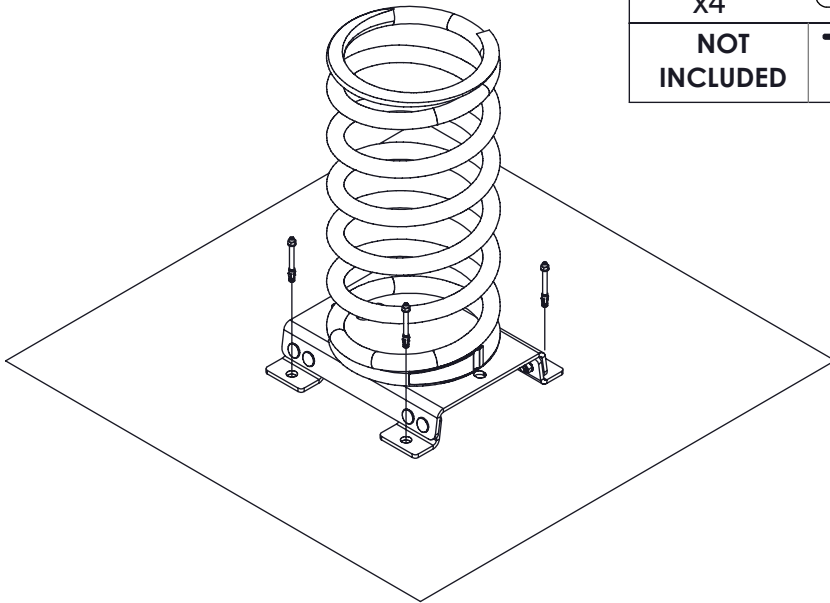

K3

	K3
M10x120 x4	
NOT INCLUDED	

M10 DIN 9021
NOT INCLUDED 

[cm]

1,5h

>0,12m³

>0,15m³

vinci
play