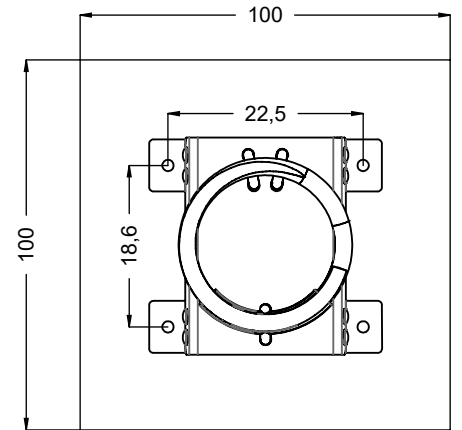

0608-2

[cm]

vinci
play

343

368

[cm]

vinci
play

K17

K3

	K3
M10x120 x4	
NOT INCLUDED	

M10 DIN 9021
NOT INCLUDED 

[cm]

1,5h

>0,12m³

>0,15m³

vinci
play

K17

SP1 x1

SP3 x1

K3

SP1 x1

[cm]

vinci
play

SP2 x1

SP11 x1

[cm]

vinci
play

V001

vinci
play

[cm]