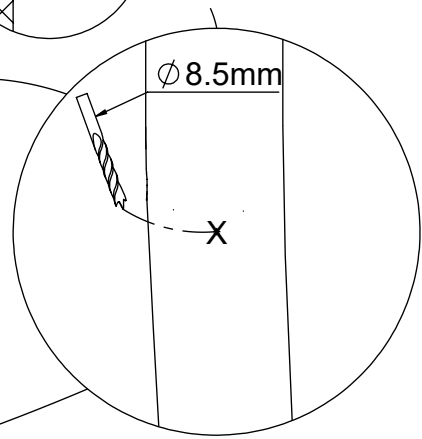

# RB1231

v010  
15.09.2021  
D.P.  
[cm]

vinci  
play

X

X

V

Ø 5.5 mm

Ø 8.5mm

[cm]

2,5h

vinci  
play

127529 (A)  
x1

127528 (B)  
x1

127527 (C)  
x1

127526 (D)  
x1

127523 (E)  
x1

12e010

Ø 5,5mm

4,5

2x 8x50sxi

1x 12e010

[cm]

vinci play

5x 5x80sxs