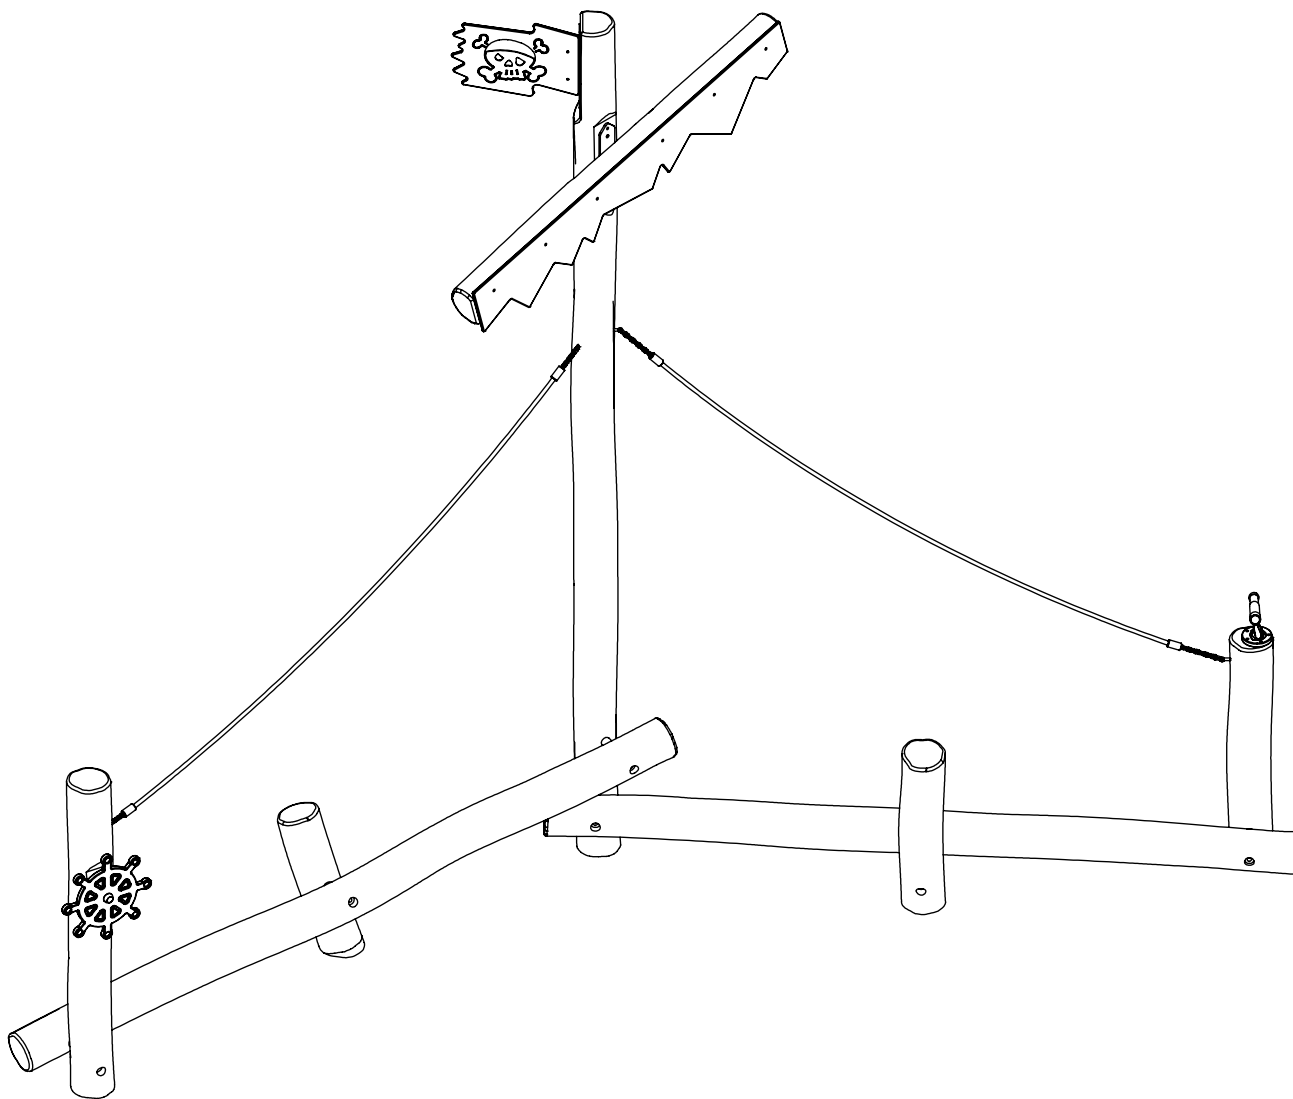

# RB1231

v010  
15.09.2021  
D.P.  
[cm]

vinci  
play

X

X

V

Ø 5.5 mm

Ø 8.5mm

[cm]

2,5h

vinci  
play

127529 (A)  
x1

127528 (B)  
x1

127527 (C)  
x1

127526 (D)  
x1

127523 (E)  
x1

12e010

Ø 5,5mm

4,5

2x 8x50sxi

1x 12e010

[cm]

vinci play

5x 5x80sxs