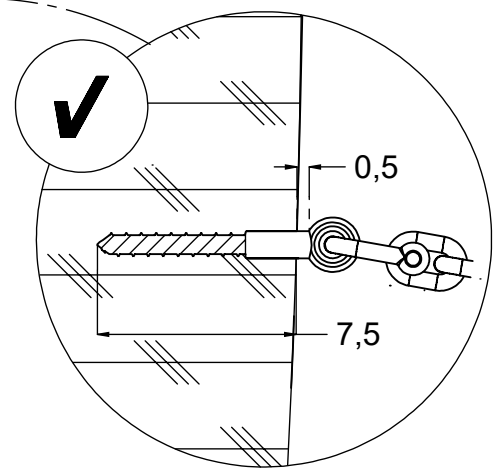

# RB1231

v010  
15.09.2021  
D.P.  
[cm]

vinci  
play

X

X

V

Ø 5.5 mm

Ø 8.5mm

12e010

Ø 5,5mm

4,5

2x 8x50sxi

1x 12e010

[cm]

vinci play

5x 5x80sxs