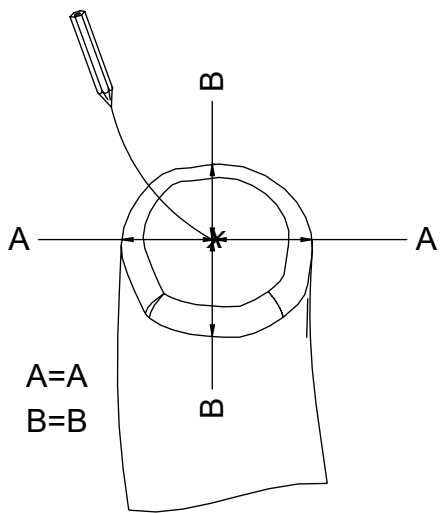

12e010

Ø 5,5mm

4,5

2x 8x50sxi

1x 12e010

[cm]

vinci play

5x 5x80sxs