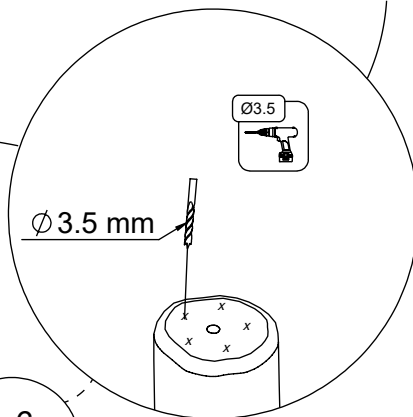

# RB1231

v010  
15.09.2021  
D.P.  
[cm]

vinci  
play

X

X

V

Ø 5.5 mm

Ø 8.5mm

12e010

Ø 5,5mm

4,5

2x 8x50sxi

1x 12e010

[cm]

vinci play

5x 5x80sxs