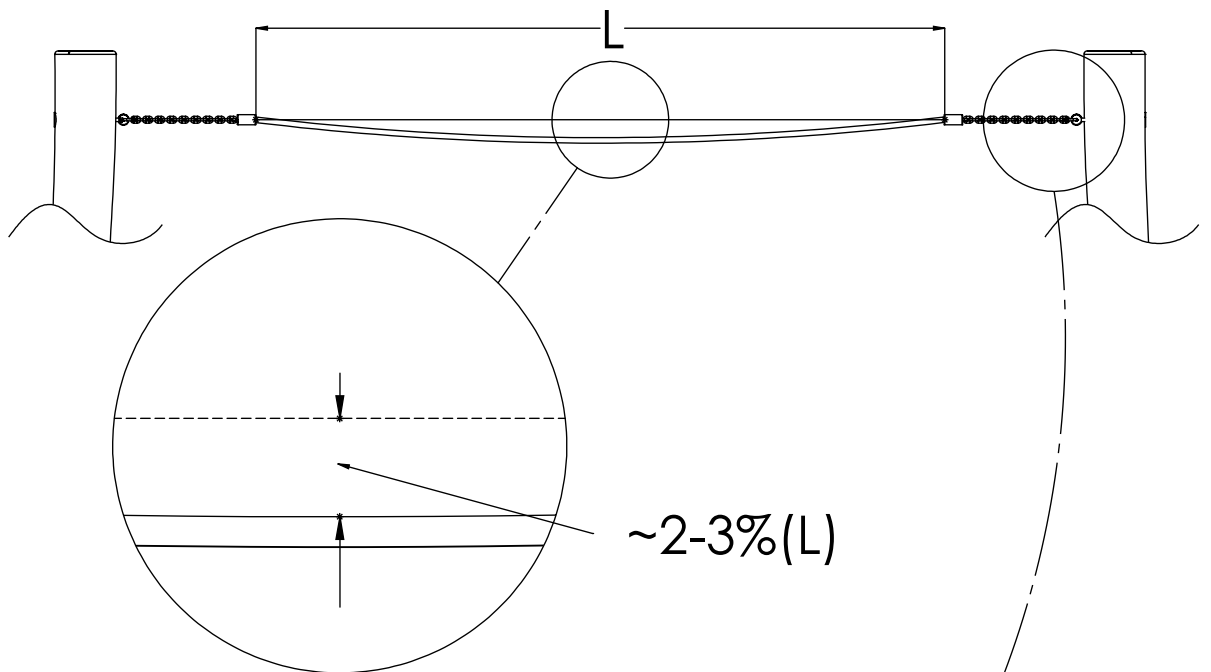

# RB1231

v010  
15.09.2021  
D.P.  
[cm]

vinci  
play

X

X

V

Ø 5.5 mm

Ø 8.5mm

[cm]

2,5h

vinci  
play

127529 (A)  
x1

127528 (B)  
x1

127527 (C)  
x1

127526 (D)  
x1

127523 (E)  
x1

12e010

Ø 5,5mm

4,5

2x 8x50sxi

1x 12e010

[cm]

vinci play

5x 5x80sxs