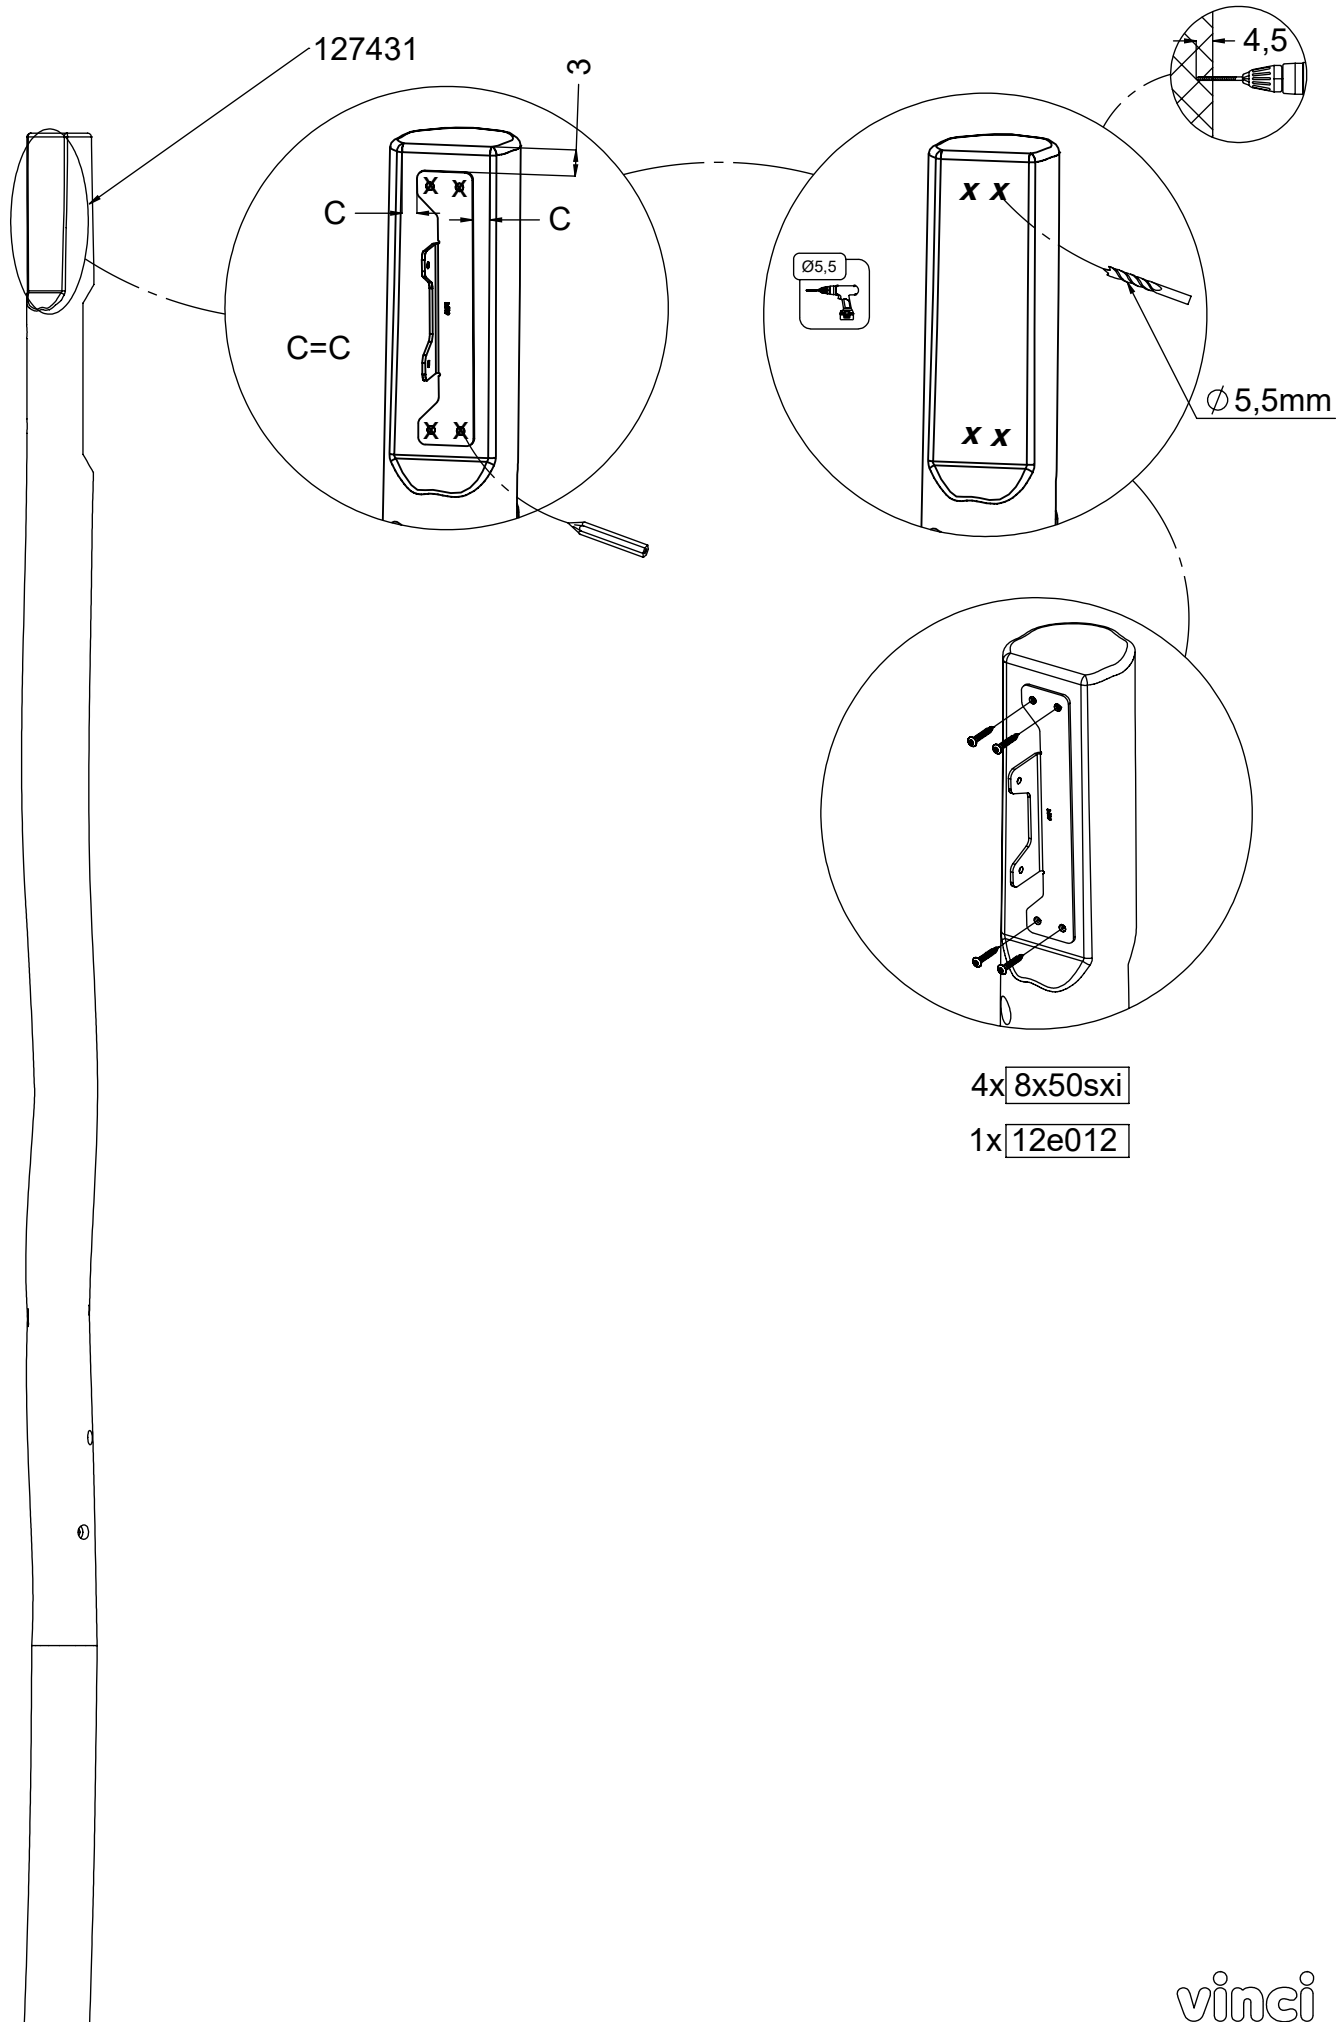

# RB1231

v010  
15.09.2021  
D.P.  
[cm]

vinci  
play

X

X

V

Ø 5.5 mm

Ø 8.5mm

[cm]

2,5h

vinci  
play

127529 (A)  
x1

127528 (B)  
x1

127527 (C)  
x1

127526 (D)  
x1

127523 (E)  
x1

[cm]

2x 8x50sxi

1x 12e009

121111

1x 12e012

[cm]

vinci  
play

127523

12e010

Ø 5,5mm

4,5

2x 8x50sxi

1x 12e010

[cm]

vinci play

5x 5x80sxs