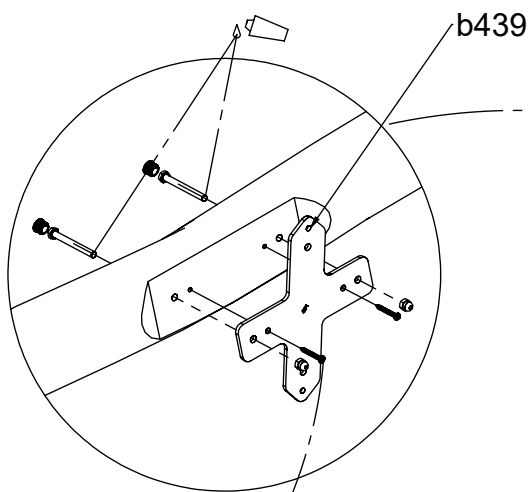

127514

2x 8x50 sxi 1x 12e009

[cm]

vinci
play