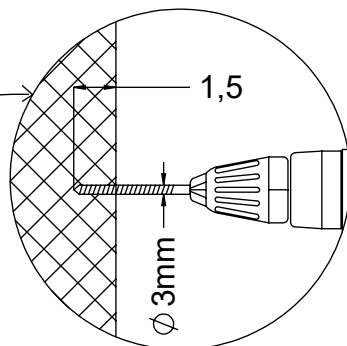

# RB1231

v010  
15.09.2021  
D.P.  
[cm]

vinci  
play

X

X

V

Ø 5.5 mm

Ø 8.5mm

12e010

Ø 5,5mm

4,5

2x 8x50sxi

1x 12e010

[cm]

vinci play

5x 5x80sxs

[cm]

vinci  
play

2x 12e027

2x 12e022

vinci  
play

[cm]

[cm]

vinci  
play

2x 12e007

[cm]

vinci  
play

V001

[cm]

vinci  
play