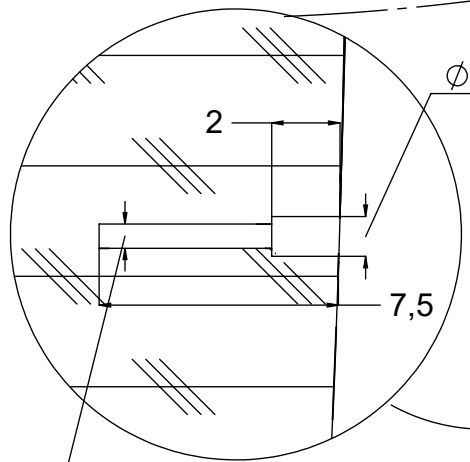

# RB1231

v010  
15.09.2021  
D.P.  
[cm]

vinci  
play

X

X

V

Ø 5.5 mm

Ø 8.5mm

[cm]

2,5h

vinci  
play

127529 (A)  
x1

127528 (B)  
x1

127527 (C)  
x1

127526 (D)  
x1

127523 (E)  
x1

127509  
x2

127514  
x1

121111  
x1

991106  
x1

124116  
x1

125134  
x2

121108  
x1

|     |         |
|-----|---------|
| 16x | 8x50sxi |
| 1x  | b438    |
| 5x  | 5x80sxs |

12e010

Ø 5,5mm

4,5

2x 8x50sxi

1x 12e010

[cm]

vinci play

5x 5x80sxs