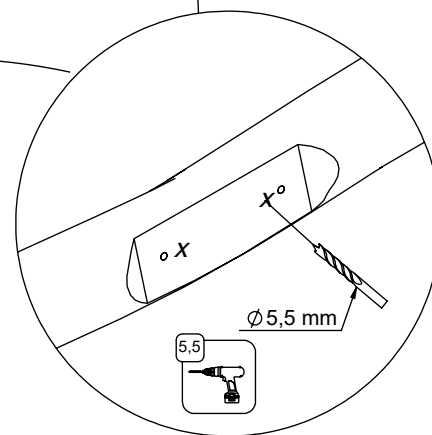

127514

2x 8x50 sxi 1x 12e009

[cm]

vinci
play