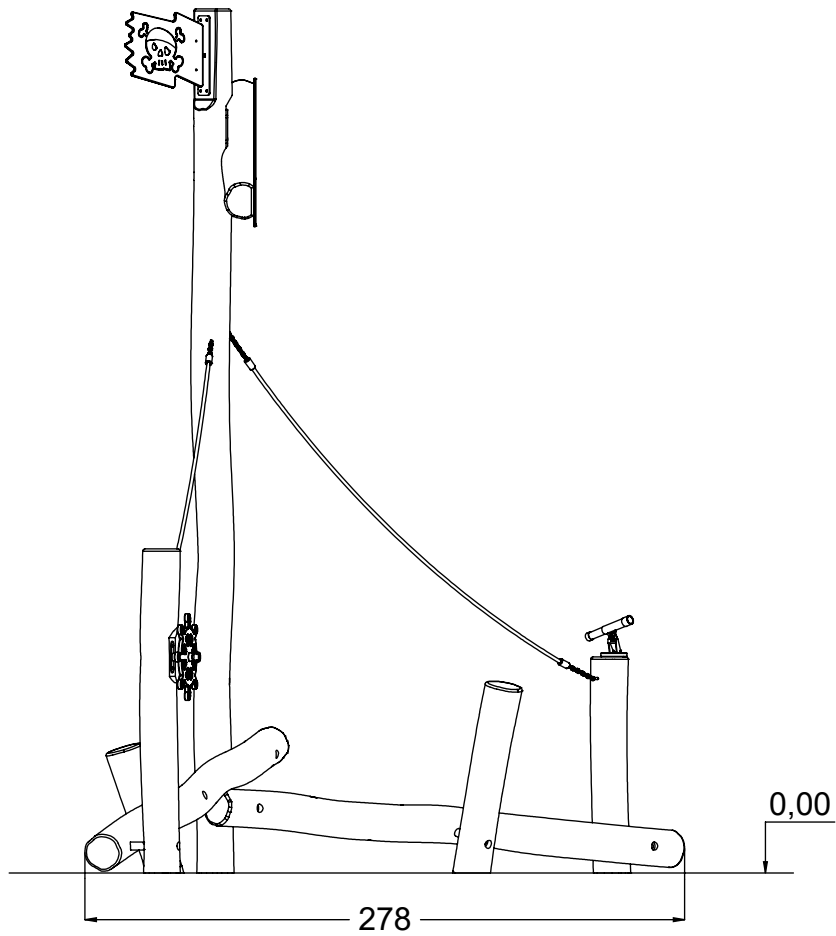

[cm]

vinci
play