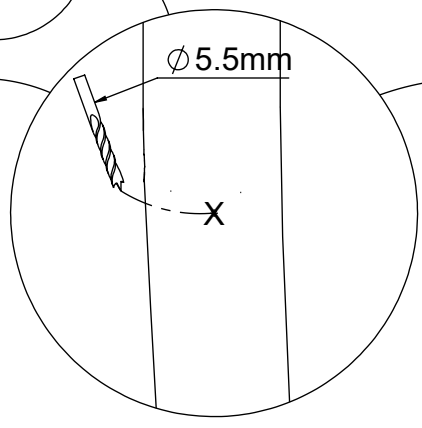

# RB1231

v010  
15.09.2021  
D.P.  
[cm]

vinci  
play

X

X

V

Ø 5.5 mm

Ø 8.5mm

[cm]

2,5h

vinci  
play

127529 (A)  
x1

127528 (B)  
x1

127527 (C)  
x1

127526 (D)  
x1

127523 (E)  
x1

12e010

Ø 5,5mm

4,5

2x 8x50sxi

1x 12e010

[cm]

vinci play

5x 5x80sxs