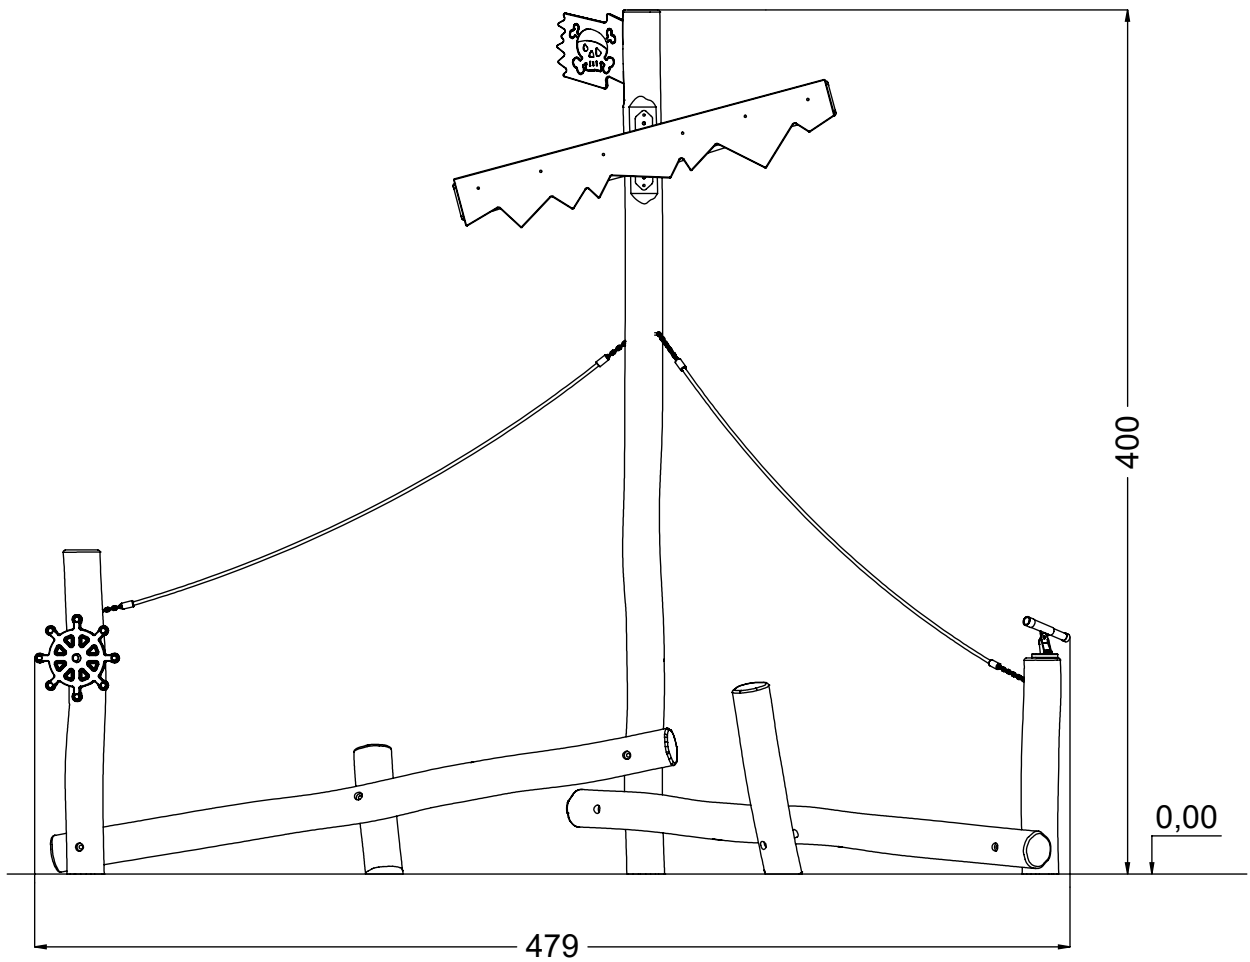

[cm]

vinci
play