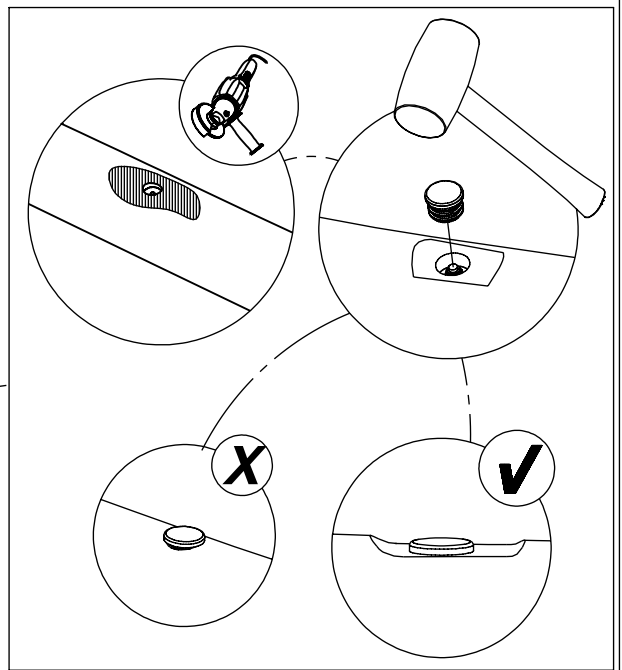

2x 12e027

2x 12e022

vinci
play

[cm]