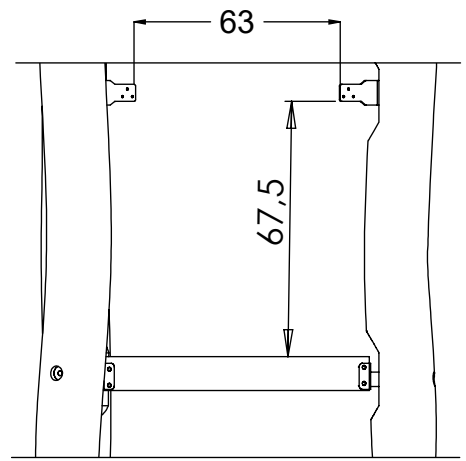

8x 8x50sxi

[cm]

vinci
play