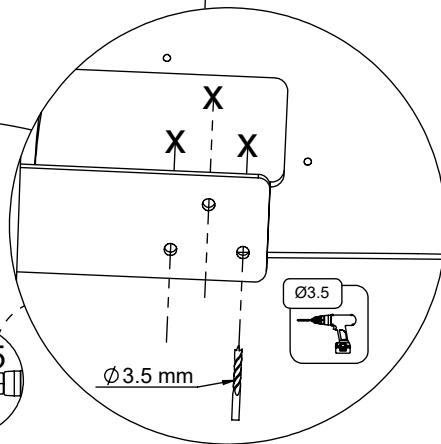

[cm]

vinci play

1x 128181

1x 128181

! 30mm < Z < 85mm

4x 5x50sxs

4x 5x50sxs

[cm]

vinci play

8x 8x50sxi

[cm]

vinci
play

128107

2x 128168

E=E

18x 5x30sxs