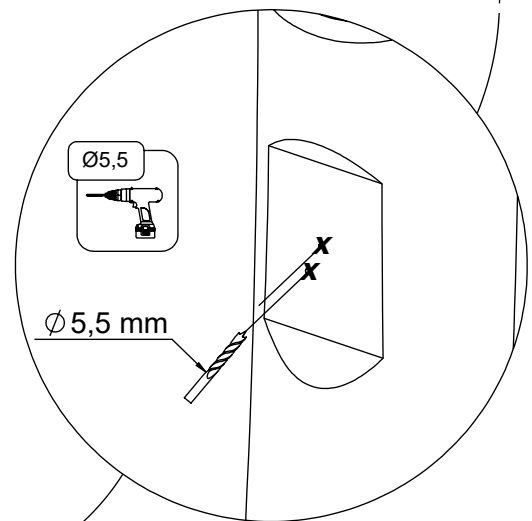

8x 8x50sxi

[cm]

vinci
play