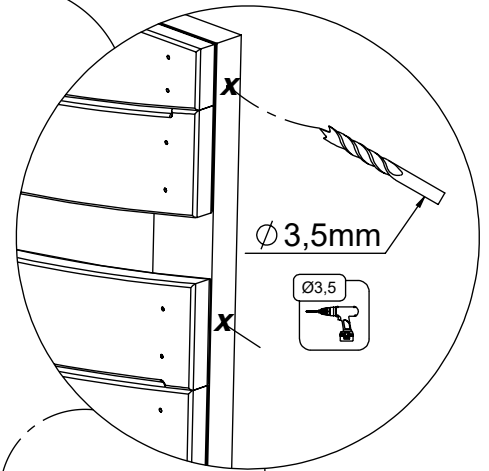

4x 5x50 sxs

4x