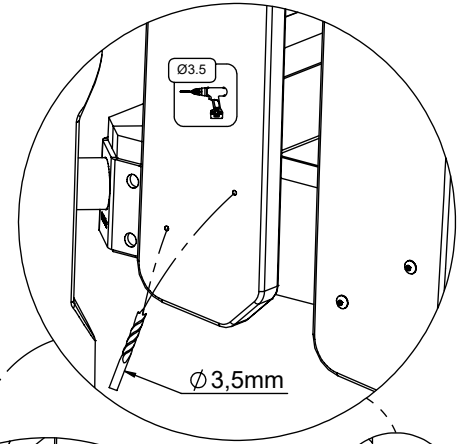

[cm]

vinci play

1x 128181

1x 128181

! 30mm < Z < 85mm

4x 5x50sxs

4x 5x50sxs

[cm]