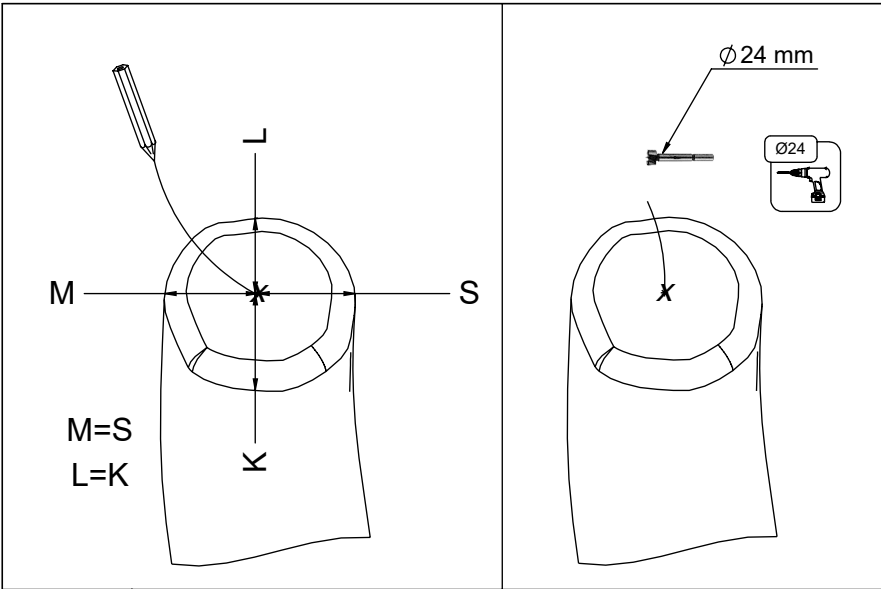

5x 5x80sxs

[cm]

vinci
play