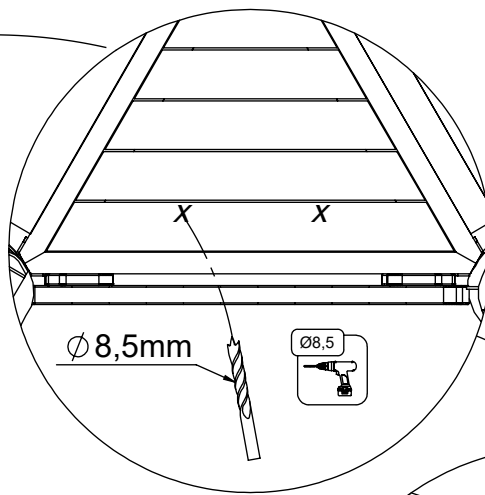

1x 12e019

1x 12e030

[cm]

vinci
play