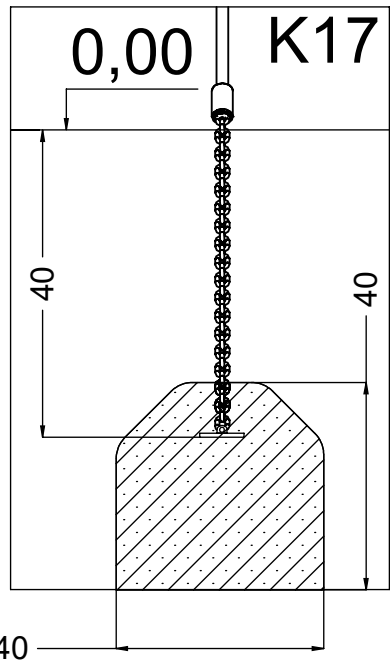

RB1237

EN 1176	10,5h	2x			48h	K21 x11 >0,06m ³	K29 x5 >0,06m ³	K1 x6 >0,06m ³	K17 x3 >0,06m ³	90 HIC	
	Ø3	Ø3,5	Ø5,5	Ø10	Ø24	Ø24	3	13	17	24	

v011
01.12.2021
D. P.
[cm]

vinci
play

[cm]

vinci
play

[cm]

vinci
play

[cm]

vinci
play

[cm]

x2
 10,5h

 48h
 K21 x11 >0,06m³
 K1 x7 >0,06m³
 K17 x3 >0,06m³

vinci play

[cm]

10,5h

S < 97

S > 97

L > 25mm	✓	L ≤ 25mm	X
----------	---	----------	---

L > 25mm	✓
L ≤ 25mm	✓

L > 25mm	✓
----------	---

[cm]

vinci
play

2x 127556

Ø5,5mm

6x 8x80sxt

Ø5,5mm

Ø5.5

3.5

[cm]

vinci play

Ø 5,5mm