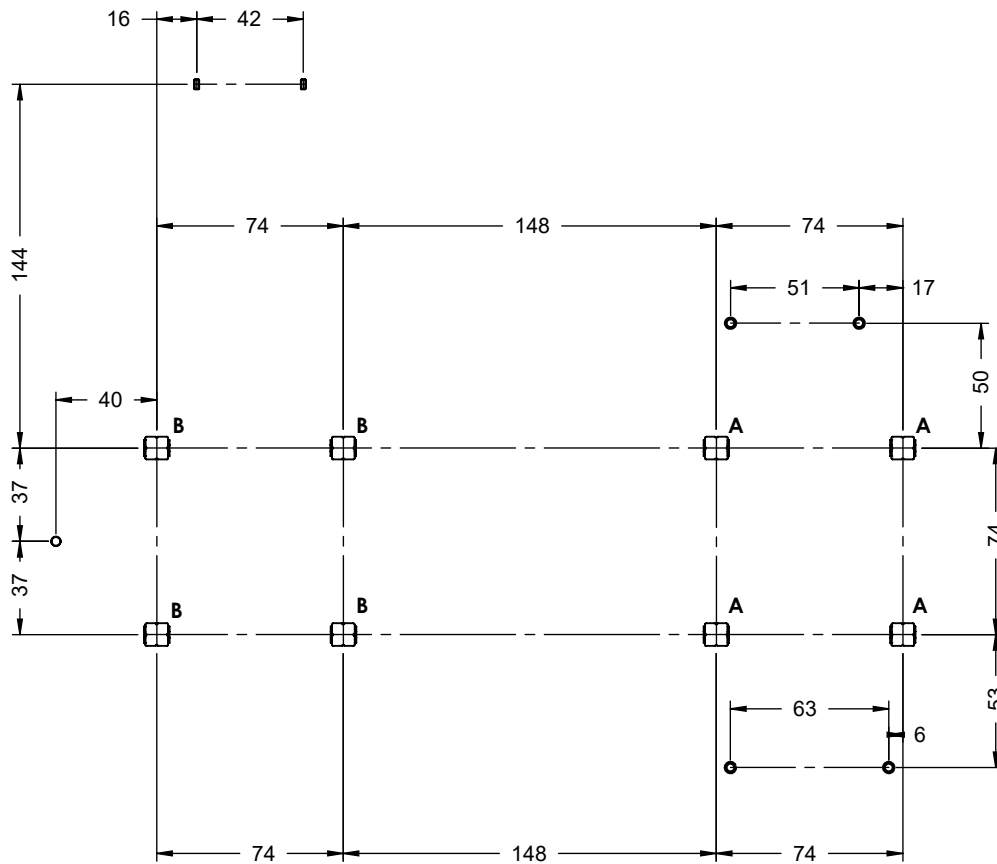

8x M8x120 (K2)
6x M8x120 (K3)

NOT INCLUDED

32x M10x120 (K2)
34x M10x120 (K3)

NOT INCLUDED