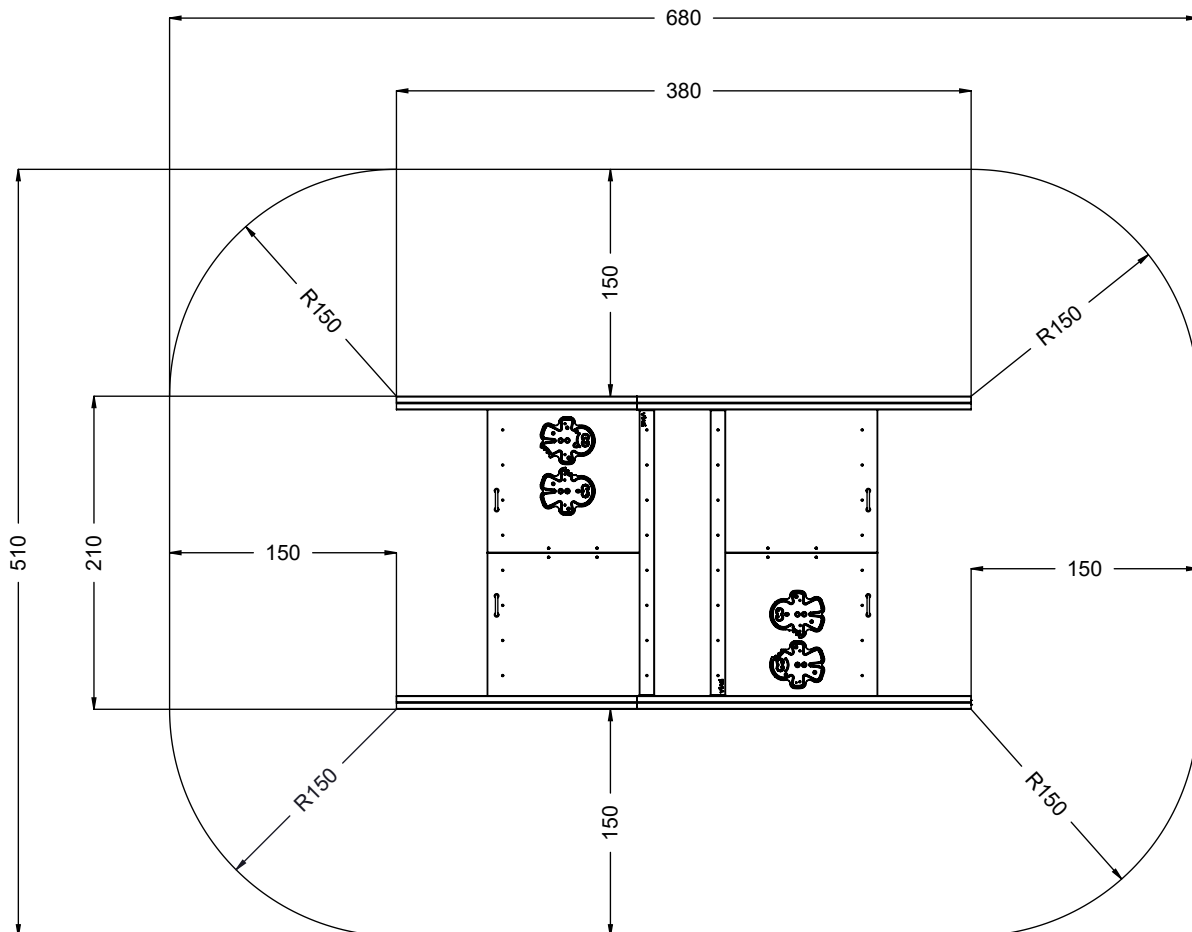

WD1457-1

v010
15.06.2021
A. H.
[cm]

vinci
play

[cm]

vinci
play

[cm]

vinci
play

12x M10x120 (K2)
8x M10x120 (K3)

NOT INCLUDED

[cm]

4h

vinci
play

14715990
x6

14722190
x6

14718990
x4

202
x4

141239
x2

141378
x2

141377
x2

995133
x4

b236
x4

082112
x4

b291
x4

b292
x4

[cm]

vinci
play

[cm]

vinci play

[cm]

vinci
play

8x50 sxi

8x50 sxi